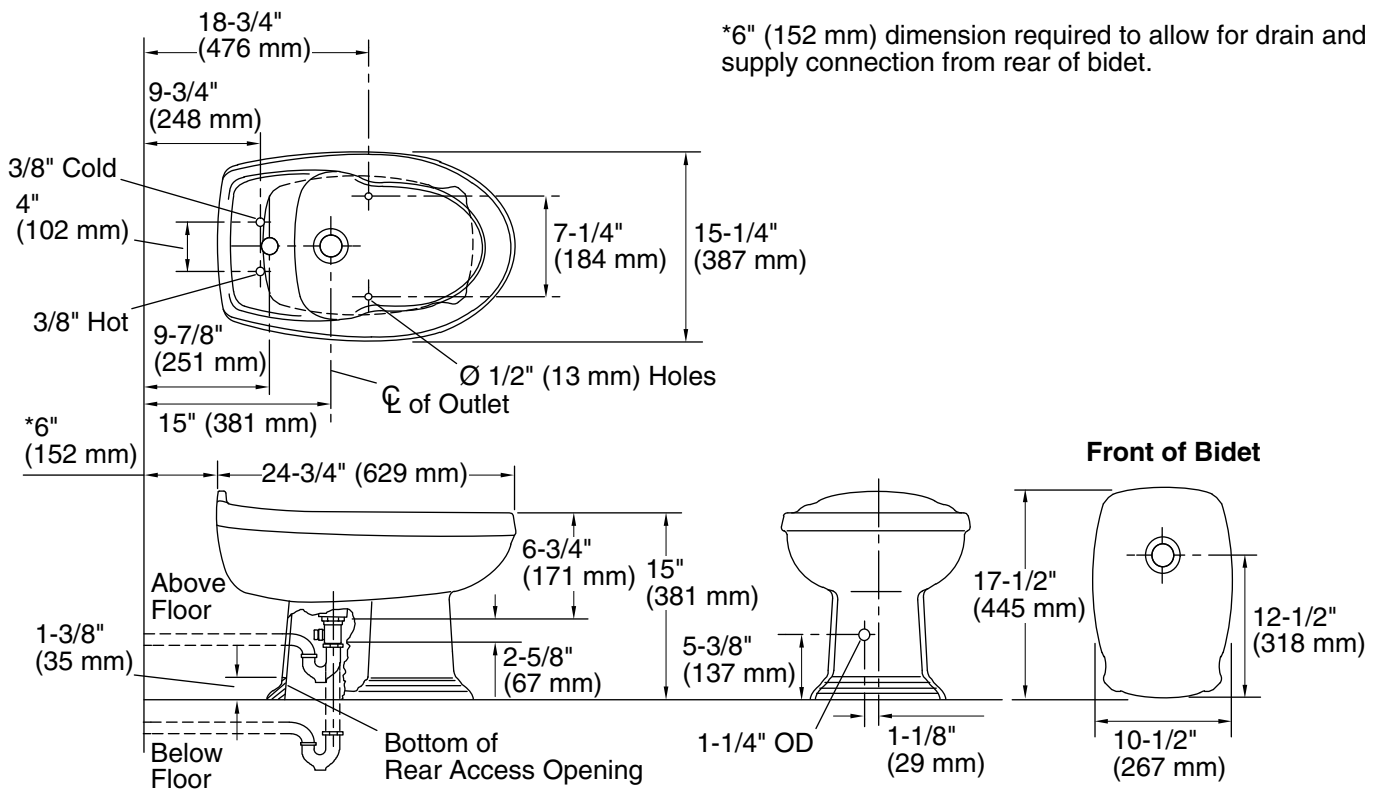

SINGLE-HOLE BIDET K-4898

Features

- Vitreous china
- Drilled for fixture-mounted centerset over-the-rim bidet faucet
- For above or below the floor rough-in
- Single-hole
- Includes mounting hardware

Codes/Standards Applicable

The single-hole bidet shall be made of vitreous china. The bidet shall be drilled for fixture-mounted, centerset, over-the-rim bidet faucet. The bidet shall be for above or below the floor rough-in. The bidet shall include mounting hardware. The bidet shall be Kohler Model K-4898-_____.

PORTRAIT®

Technical Information

Fixture:	
Configuration	Faucet deck
Drain hole	Ø 1-3/4" (44 mm)
Faucet hole	Ø 1-3/8" (35 mm)
Included components:	
Floor screws and bolt caps	52049

Installation Notes

Install this product according to the installation guide.

Product Diagram