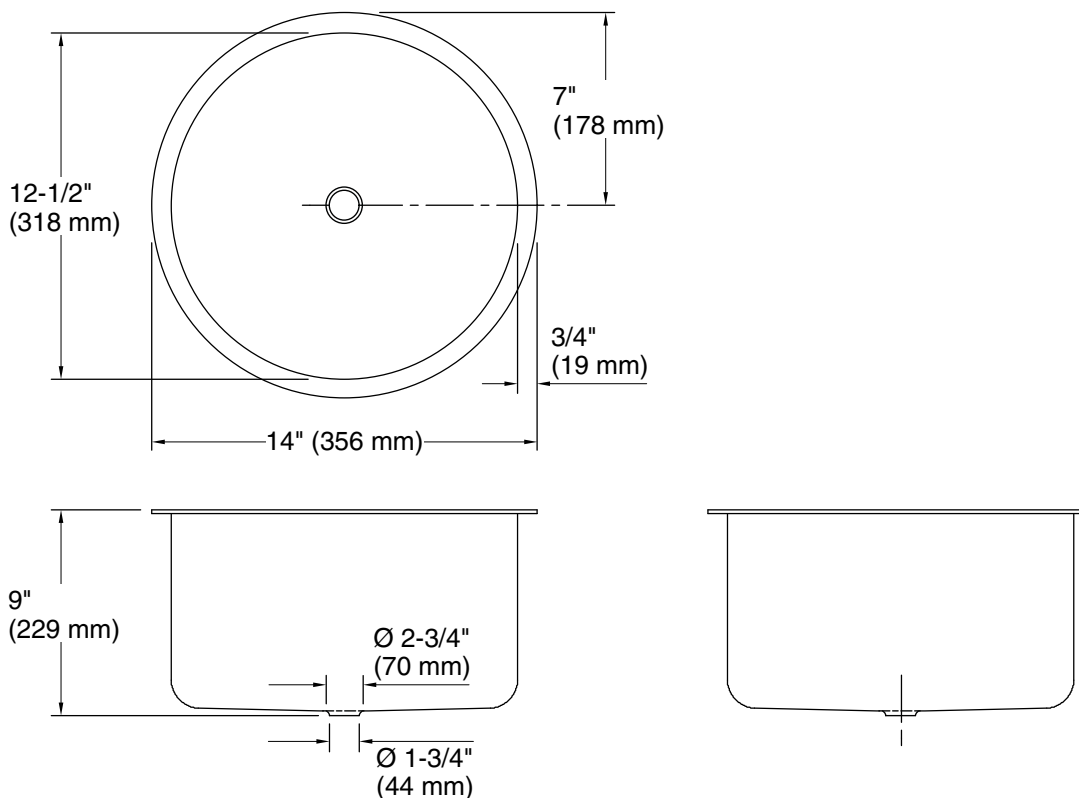

FEATURES

P20283

- Drop-in installation
- Single basin
- Copper construction
- Complements Kallista entertainment/bar faucets

PRODUCT INFORMATION	
Fixture*:	
Basin Area	Ø 12-1/2" (318 mm)
Water Depth	8-3/4" (222 mm)
Drain Hole	Ø 1-3/4" (35 mm)
*Approximate Measurements for Comparison Only	

ROUGHING-IN NOTES
All dimensions are nominal.

SPECIFIED MODEL				
Model	Description	Finishes		
P20283-00	Bar Sink	<input type="checkbox"/> AD Nickel Silver	<input type="checkbox"/> AG Brushed Nickel	
Recommended Accessories				
P22050-00	European Soft Touch Drain	<input type="checkbox"/> CP Polished Chrome	<input type="checkbox"/> AD Nickel Silver	<input type="checkbox"/> AG Brushed Nickel