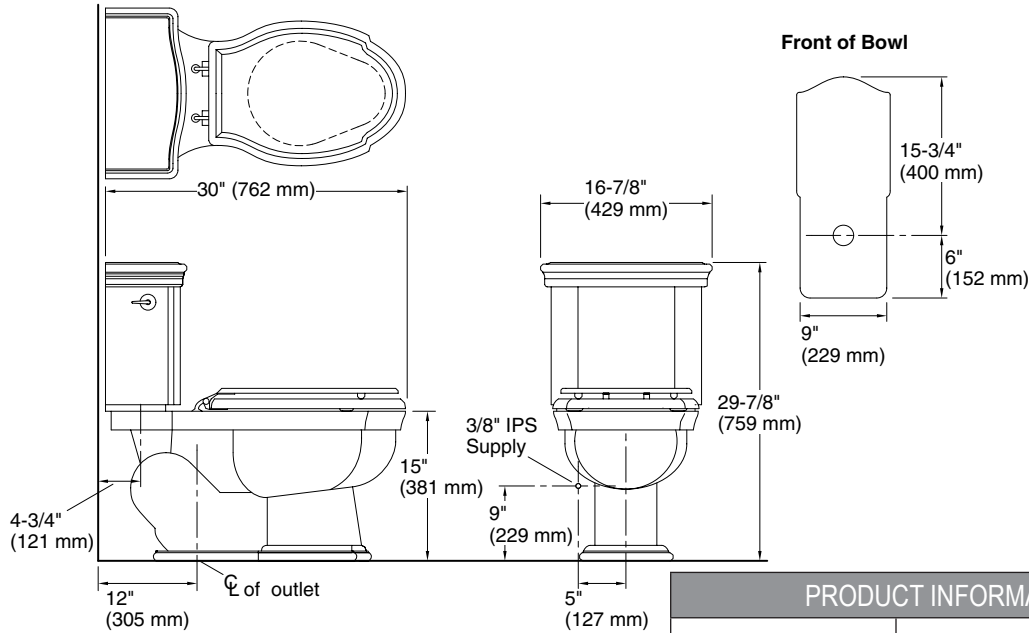

FEATURES

- High-Performance Toilet / Luxury Flush
- 1.6 gpf (6.1 lpf)
- 2 1/16" (52 mm) Fully Glazed Trapway
- Complete Quiet Flush
- Open Rim System with Dual Rim Jets

CODES/STANDARDS APPLICABLE

- Specified model meets or exceeds the following:
- ASME/ANSI A112.19.2
 - CAN/CSA-B45
 - Energy Policy Act of 1992 (EPACT)

**P70151, P70052,
Combination P70150**

PRODUCT INFORMATION	
Water per flush	1.6 gal (6.1 L)
Passageway	2-1/8" (54 mm)
Seat post hole centers	5-1/2" (140 mm)
Waterspot	3-5/8" (92 mm) x 6-1/2" (165 mm)

SPECIFIED MODEL