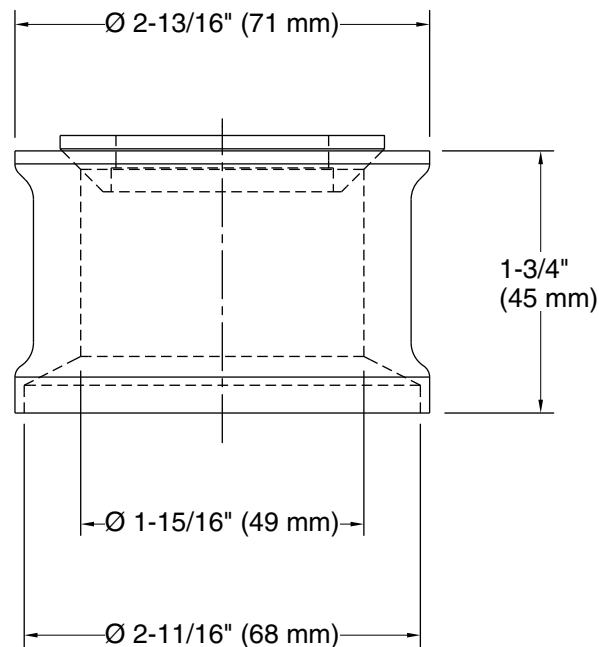

FEATURES

P21640

- Solid brass construction for durability and reliability
- Required accessory for select sinks without overflow
- Complements Kallista faucets and fixtures

SPECIFIED MODEL

Model	Description	Finishes		
P21640-00	Drain Spacer Kit	<input type="checkbox"/> CP Polished Chrome	<input type="checkbox"/> AD Nickel Silver	<input type="checkbox"/> GN Gunmetal
		<input type="checkbox"/> AG Brushed Nickel	<input type="checkbox"/> BL Matte Black	<input type="checkbox"/> LB Bronze
		<input type="checkbox"/> ULB Unlacquered Brass	<input type="checkbox"/> BV Brushed Bronze	<input type="checkbox"/> AF French Gold
		<input type="checkbox"/> SN Polished Nickel		