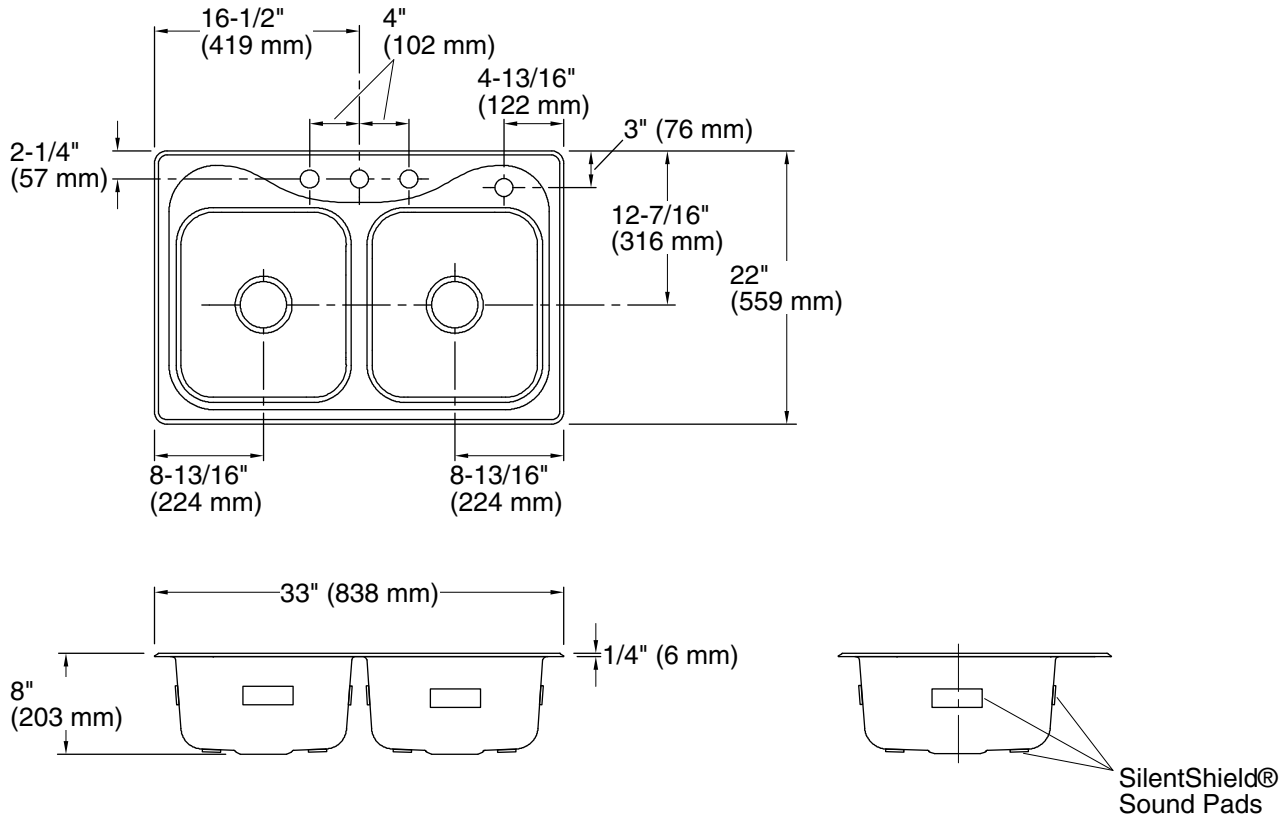

### Features

- Four faucet holes
- 8" (203 mm) depth
- 3-5/8" (92 mm) drain opening
- Satin finish

For the most current Specification Sheet, go to [www.sterlingplumbing.com](http://www.sterlingplumbing.com).

2-26-2026 20:26 - US/CA

**Technical Information**

All product dimensions are nominal.

- Basin configuration: Equal Bowls
- Cutout: Top-mount, 32-1/2" x 21-1/2" (826 mm x 546 mm) with 1/2" (13 mm) radius corners
- Min. base cabinet width: 36" (914 mm)
- Bowl area (Left): Length: 14" (356 mm)  
Width: 15-1/8" (384 mm)  
Bowl depth: 8" (203 mm)  
Water depth: 8" (203 mm)
- Bowl area (Right): Length: 14" (356 mm)  
Width: 15-1/8" (384 mm)  
Bowl depth: 8" (203 mm)  
Water depth: 8" (203 mm)
- Number of deck holes: 4
- Faucet hole(s): 1-7/16" (37 mm)
- Drain hole: 3-5/8" (92 mm)
- Template: 1032929-7, not required, not included