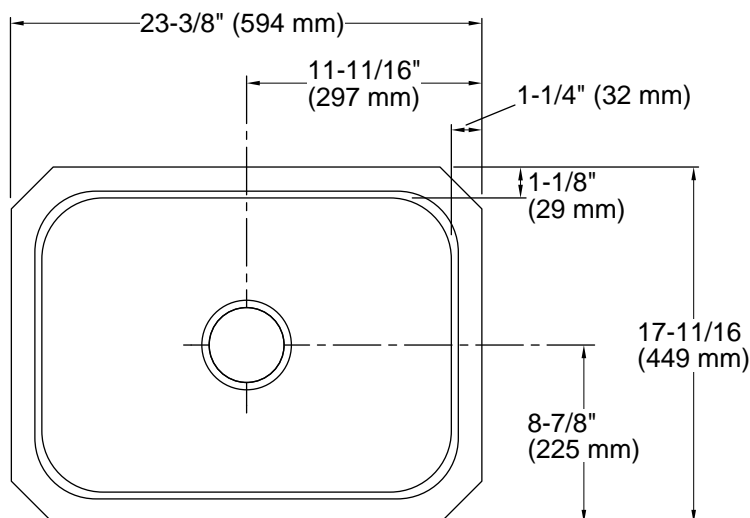

McAllister®

23-1/2" undermount single-bowl kitchen sink

11447

Features

- No faucet holes; requires wall- or counter-mount faucet
- 8" (203 mm) depth
- 3-3/4" (94 mm) drain opening
- Stainless steel with luster finish
- Rectangular bowl
- Single pack
- Sink drain with strainer sold separately

Mounting bracket assembly provides a secure installation.

SilentShield™ Sound Pads

Technical Information

All product dimensions are nominal.

Basin configuration: Single Bowl
Min. base cabinet width: 27" (686 mm)

Bowl area (Only): Length: 20-7/8" (530 mm)
Width: 15-7/16" (392 mm)
Bowl depth: 8" (203 mm)
Water depth: 7-3/4" (197 mm)

Drain hole: 3-1/2" (89 mm)

Template: 1315840-7, required, included

Notes

Install this product according to the installation instructions.

Measure your actual product for roughing-in details.