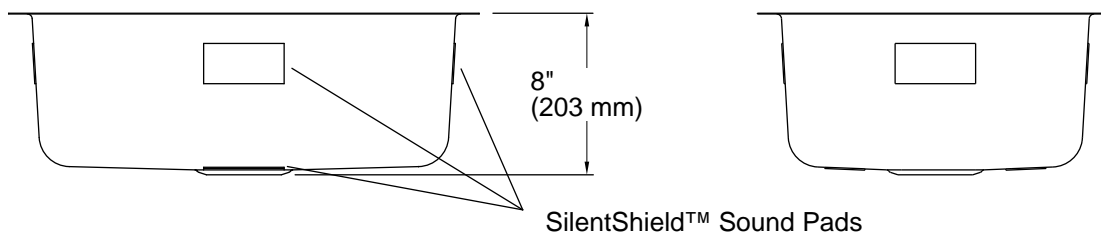

Mounting bracket assembly provides a secure installation.

SilentShield™ Sound Pads

Technical Information

All product dimensions are nominal.

Basin configuration: Single Bowl
Min. base cabinet width: 27" (686 mm)

Bowl area (Only): Length: 20-7/8" (530 mm)
Width: 15-7/16" (392 mm)
Bowl depth: 8" (203 mm)
Water depth: 7-3/4" (197 mm)

Drain hole: 3-1/2" (89 mm)

Template: 1315840-7, required, included

Notes

Install this product according to the installation instructions.