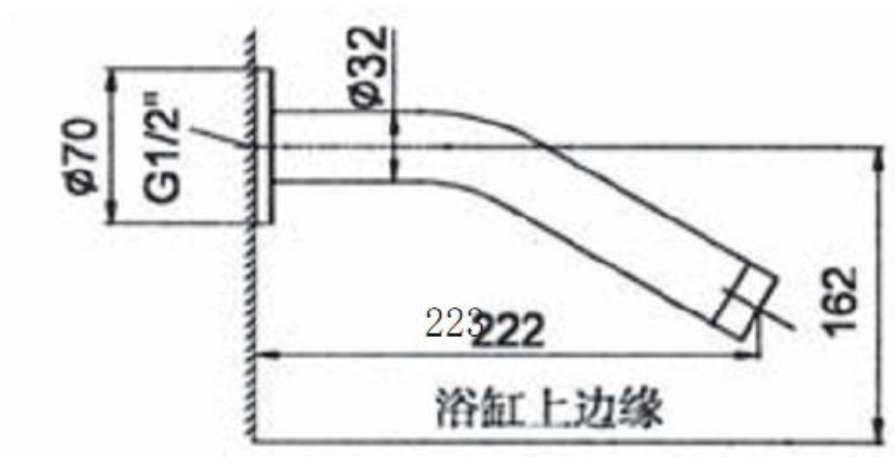

Product Specification:

Model	Spout Reach	Includes	Finish
K-11629T	183 mm	Escutcheon, aerator	CP

Product Dimension:

K-11629T

*The above information are subject to change without notice.