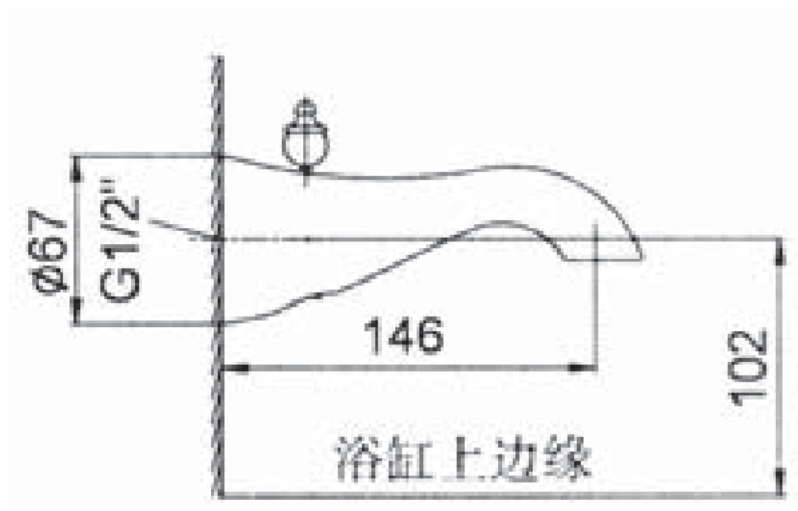

Product Specification:

Model	Spout Reach	Includes	Finish
K-11630T	146 mm	Escutcheon, aerator	CP AF BN SN

Product Dimension:

K-11630T

Please note that the above information are subject to change without notice.