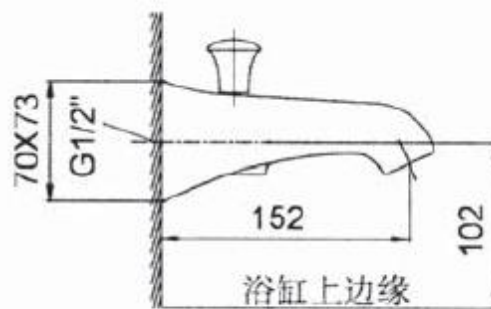

Product Specification:

| Model | Spout Reach | Includes | Finish |
|----------|-------------|-------------------------------------|----------------------|
| K-11631T | 152 mm | Diverter, round lift knob, aerator | CP AF BN SN |
| K-11632T | | Diverter, square lift knob, aerator | |

Product Dimension:

K-11631T/11632T

Please note that the above information are subject to change without notice.