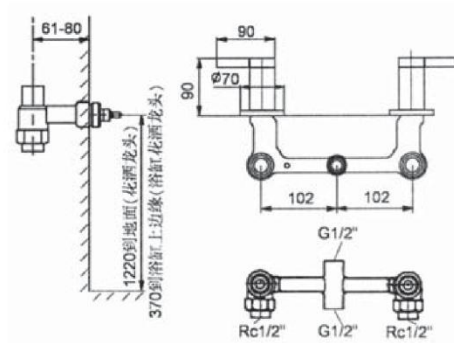

Product Specification:

Model	Handle	Includes	Finish	NOTE
STILLNESS Dual Recessed Bath and Shower Valve and Handle				
K-11643T-4	Lever	Valve, handles, diverter	CP	-
STILLNESS Dual Recessed Shower Valve and Handle				
K-11645T-4	Lever	Valve, handles	CP	-

Product Dimension:

K-11643T-4

K-11645T-4

*The above information are subject to change without notice.