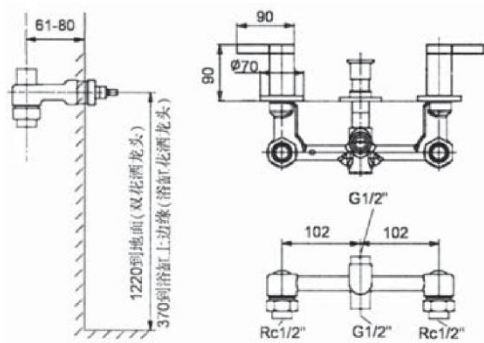

Product Specification:

Model	Handle	Includes	Finish	NOTE
STILLNESS Dual Recessed Bath and Shower Valve and Handle				
K-11643T-4	Lever	Valve, handles, diverter	CP	-
STILLNESS Dual Recessed Shower Valve and Handle				
K-11645T-4	Lever	Valve, handles	CP	-

Product Dimension:

K-11643T-4

K-11645T-4

*The above information are subject to change without notice.