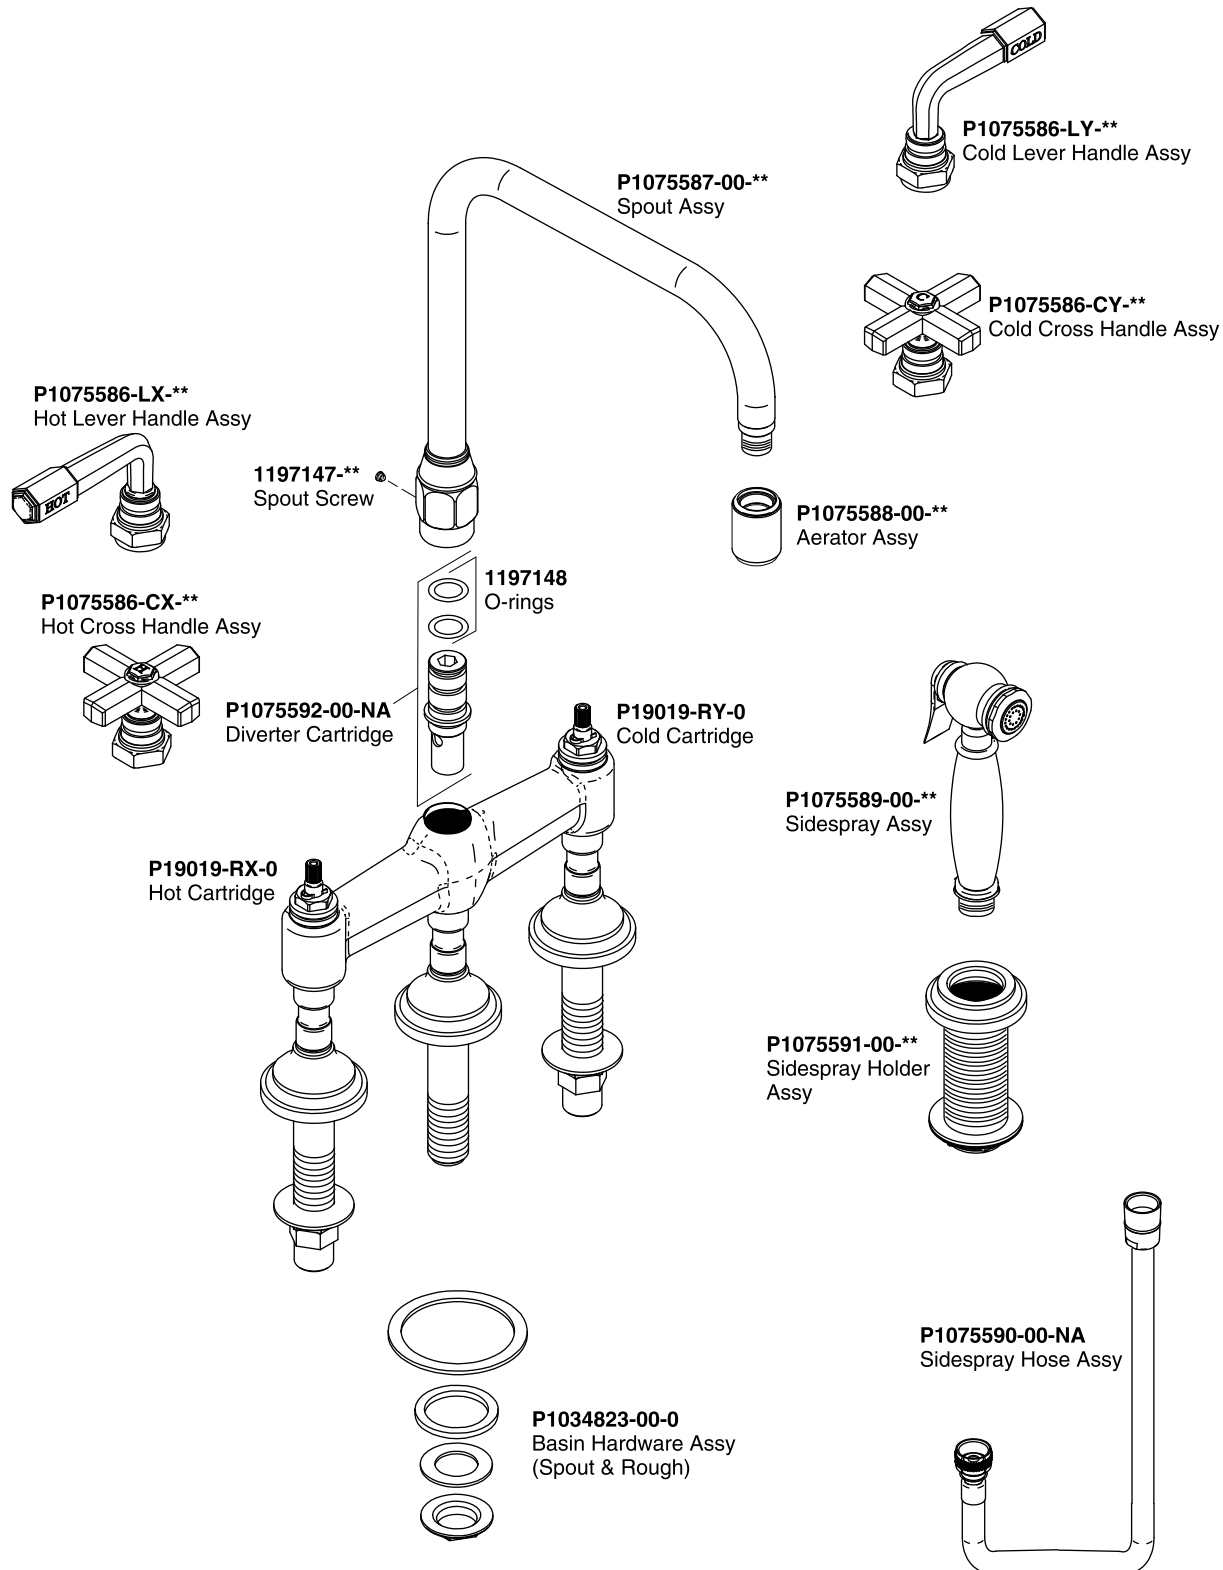

KALLISTA®

For Town Kitchen Faucet with Sidespray

Service Parts

P23051

**Finish/color code must be specified when ordering

We reserve the right to make revisions without notice in the design of products or in packaging unless this right has specifically been waived at the time the order is accepted.