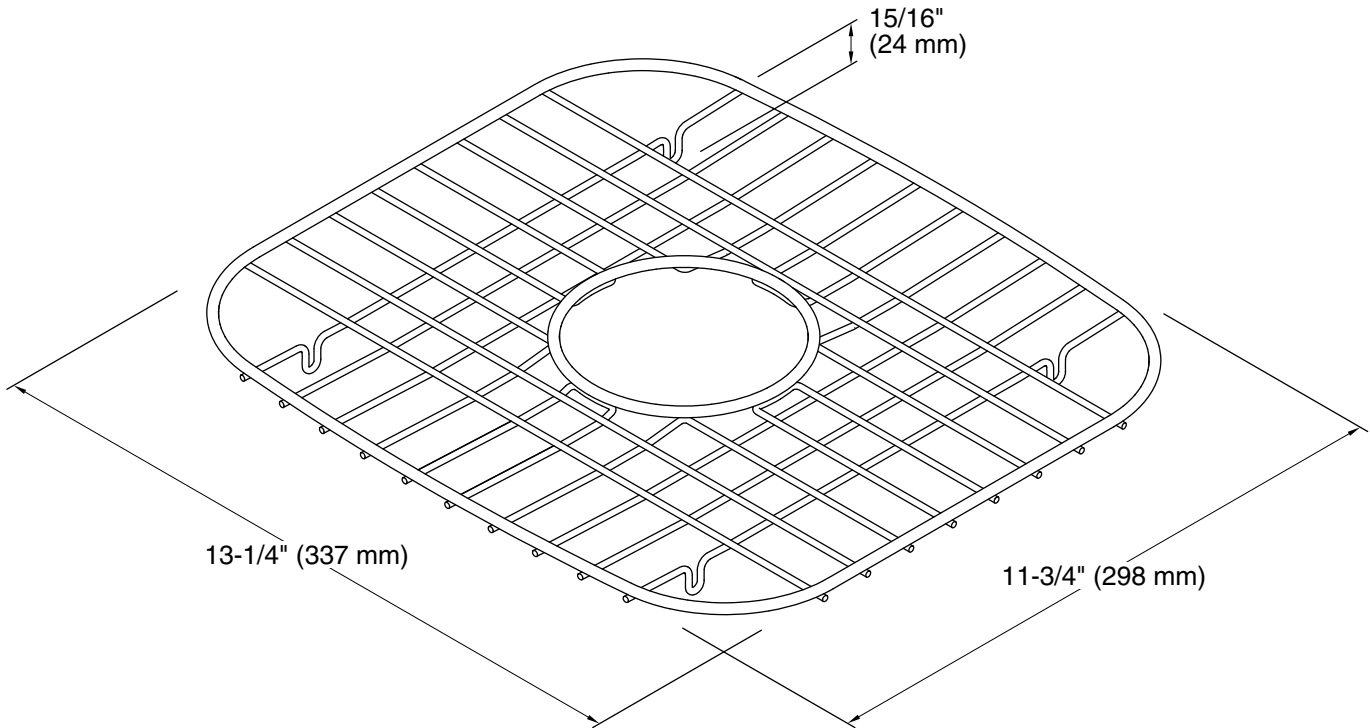

Technical Information

All product dimensions are nominal.

Material: Stainless Steel