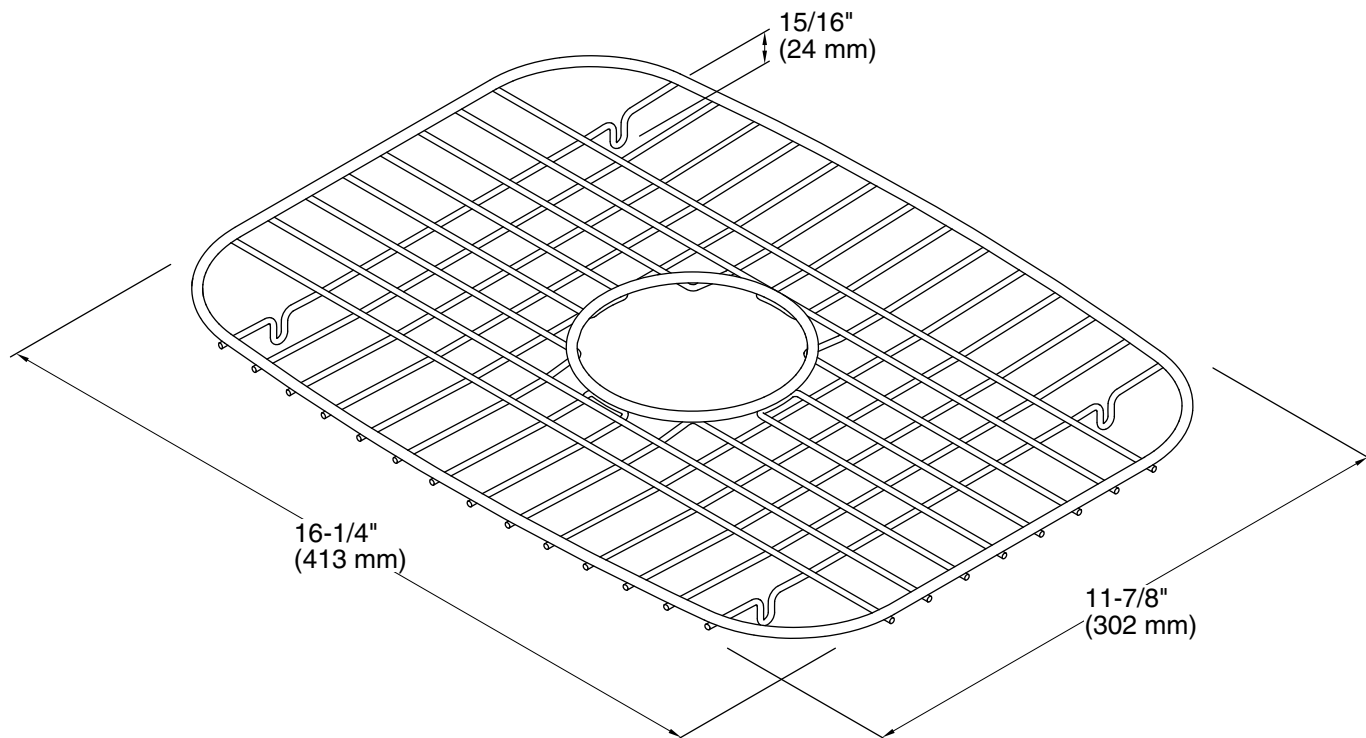

Technical Information

All product dimensions are nominal.

Material: Stainless Steel