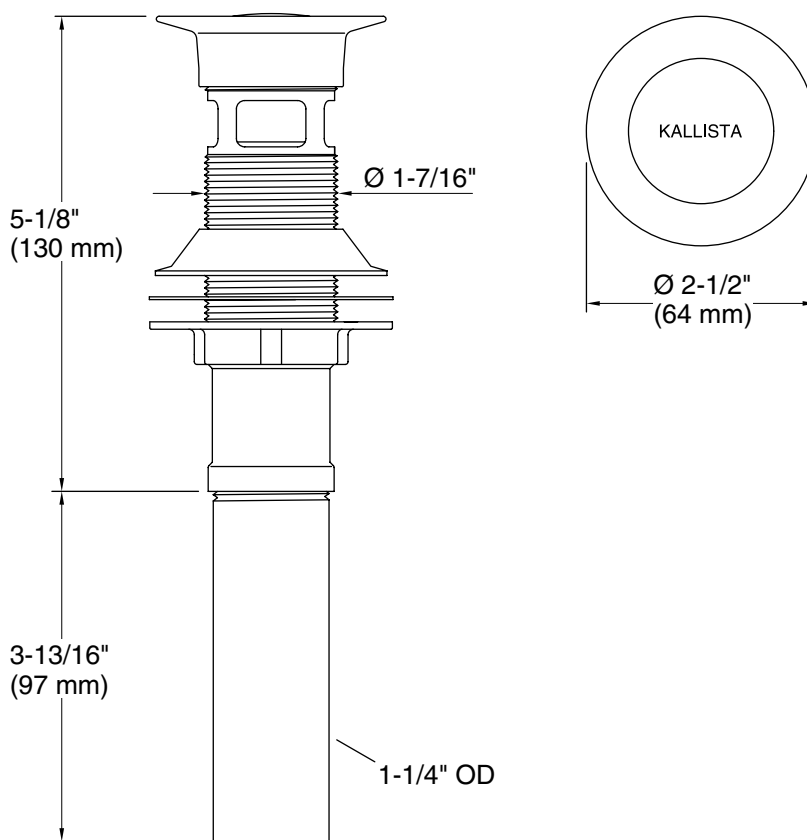

FEATURES

P22050

- Solid brass construction for durability and reliability
- 1-1/4" Connection
- Fluid design lines for ease of cleaning
- Works with overflow and non-overflow sinks
- Complements Kallista faucets and fixtures

PRODUCT INFORMATION	
Drain length	8-15/16" (227 mm)
Drain hole	1-1/4" OD
All dimensions are nominal.	

SPECIFIED MODEL			
Model	Description	Finishes	
P22050-00	European Soft Touch Drain	<input type="checkbox"/> CP Polished Chrome	<input type="checkbox"/> AD Nickel Silver
		<input type="checkbox"/> BV Brushed Bronze	<input type="checkbox"/> LB Bronze
Optional Accessories for Console Table			
P21639-00	Exposed Drain Shroud	<input type="checkbox"/> CP Polished Chrome	<input type="checkbox"/> AD Nickel Silver
		<input type="checkbox"/> BV Brushed Bronze	<input type="checkbox"/> BL Matte Black