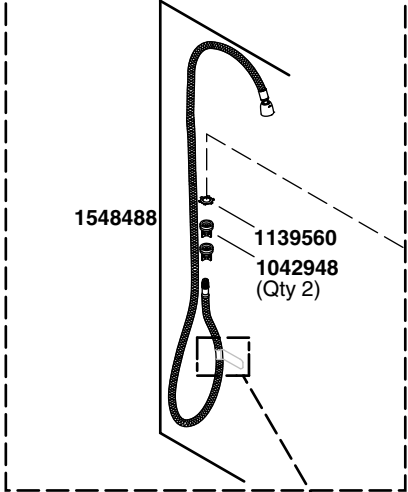

Rev AA to BC

1048075 (White)  
1048075-B (Black)

Revision Code: AA to BC

**KOHLER**  
 P/N: K-560-CP-XX  
 MFG.DATE: X/X/XXXX  
 DO NOT REMOVE

Rev CC and newer

Revision Code: CC and newer

**KOHLER**  
 P/N: K-560-CP-XX  
 MFG.DATE: X/X/XXXX  
 DO NOT REMOVE