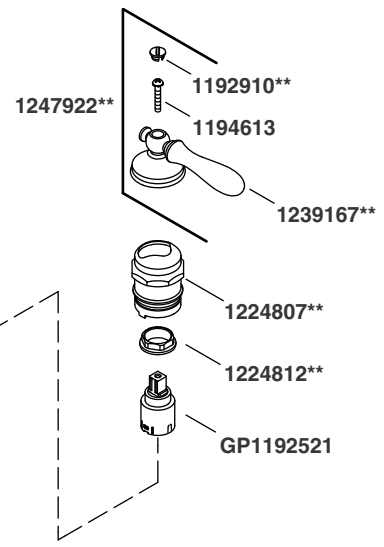

Rev AA to BC

1048075 (White)  
1048075-B (Black)

Revision Code: AA to BC

**KOHLER**  
 P/N: K-560-CP-XX  
 MFG.DATE: X/X/XXXX  
 DO NOT REMOVE

Rev CC and newer

Revision Code: CC and newer

**KOHLER**  
 P/N: K-560-CP-XX  
 MFG.DATE: X/X/XXXX  
 DO NOT REMOVE