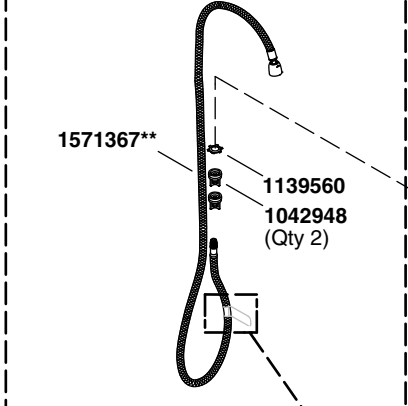

Rev AA to BC

1048075 (White)  
1048075-B (Black)

Revision Code: AA to BC

**KOHLER**  
 P/N: K-560-CP-XX  
 MFG.DATE: X/X/XXXX  
 DO NOT REMOVE

Rev CC and newer

Revision Code: CC and newer

**KOHLER**  
 P/N: K-560-CP-XX  
 MFG.DATE: X/X/XXXX  
 DO NOT REMOVE