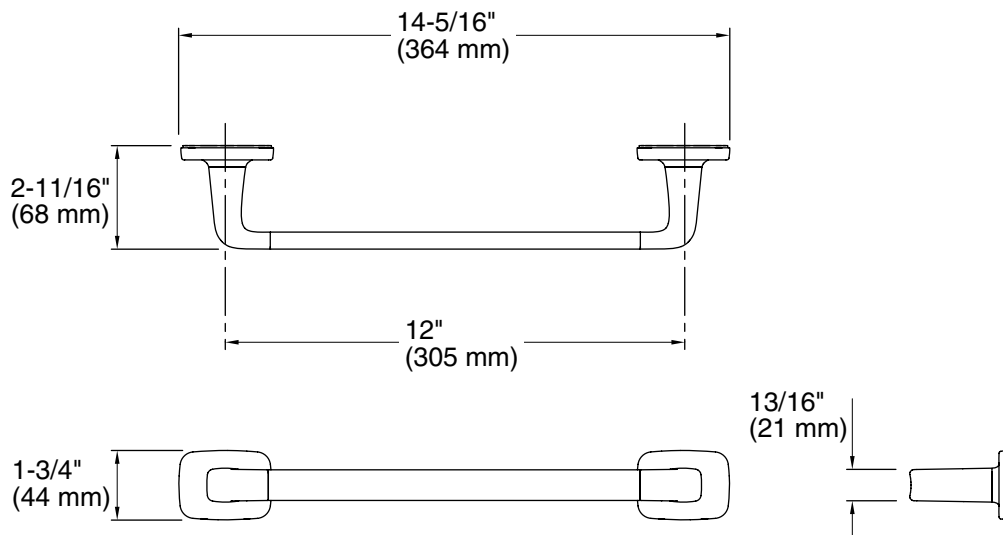

FEATURES

P34702

- Solid metal construction for durability and reliability
- Includes hex wrench for installation
- Complements the Per Se collection

SPECIFIED MODEL						
Model	Description	Finishes				
P34702-00	Per Se Towel Bar, 12"	<input type="checkbox"/> CP Polished Chrome	<input type="checkbox"/> AD Nickel Silver	<input type="checkbox"/> AG Brushed Nickel	<input type="checkbox"/> W7 Black Nickel	<input type="checkbox"/> 24K Polished Gold