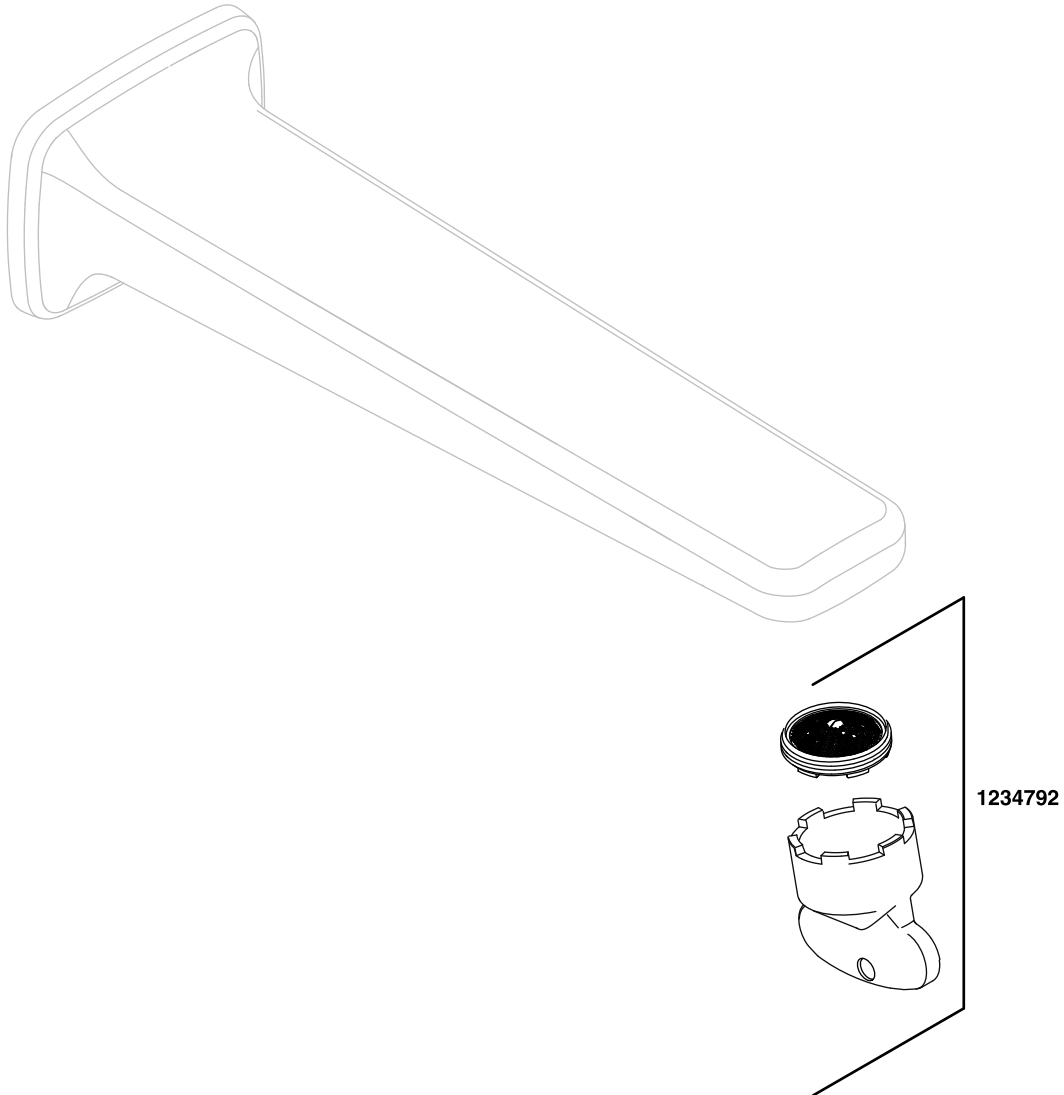

KALLISTA Per Se™ Wall Mounted Bath Spout

Service Parts P24704

**Finish/color code must be specified when ordering

We reserve the right to make revisions without notice in the design of products or in packaging unless this right has specifically been waived at the time the order is accepted.