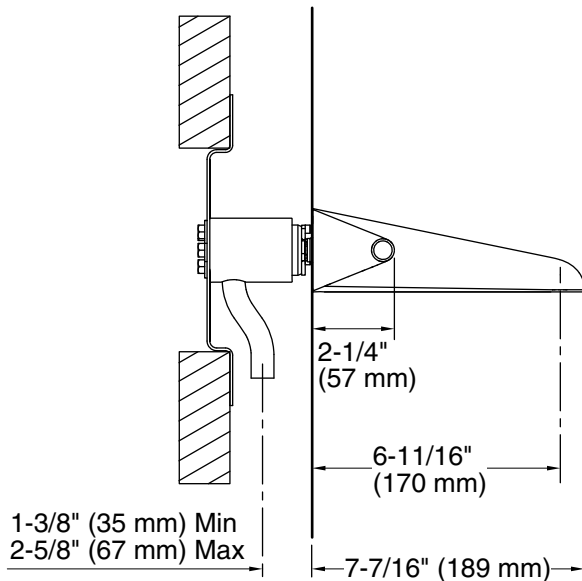

FEATURES

- Solid brass construction for durability and reliability
- Quarter-turn washerless ceramic disc valves
- 1.2 gal/min (4.5 l/min) maximum flow rate
- Includes Soft Touch drain
- Thin, slender form
- Meets CalGreen requirements for bathroom sink faucets
- Complements the Taper collection

ADA **CSA B651** **OBC**

*Compliant when installed to the specific requirement of this regulation

Soft Touch Drain

SPECIFIED MODEL					
Model	Description	Finishes			
P24810-LV	Taper Wall-Mount Basin Set, Lever Handle	<input type="checkbox"/> CP Polished Chrome	<input type="checkbox"/> AD Nickel Silver	<input type="checkbox"/> AG Brushed Nickel	<input type="checkbox"/> GN Gunmetal
Required Rough-in					
P29304-00	Two-Handle Ceramic Valve	<input type="checkbox"/> NA			