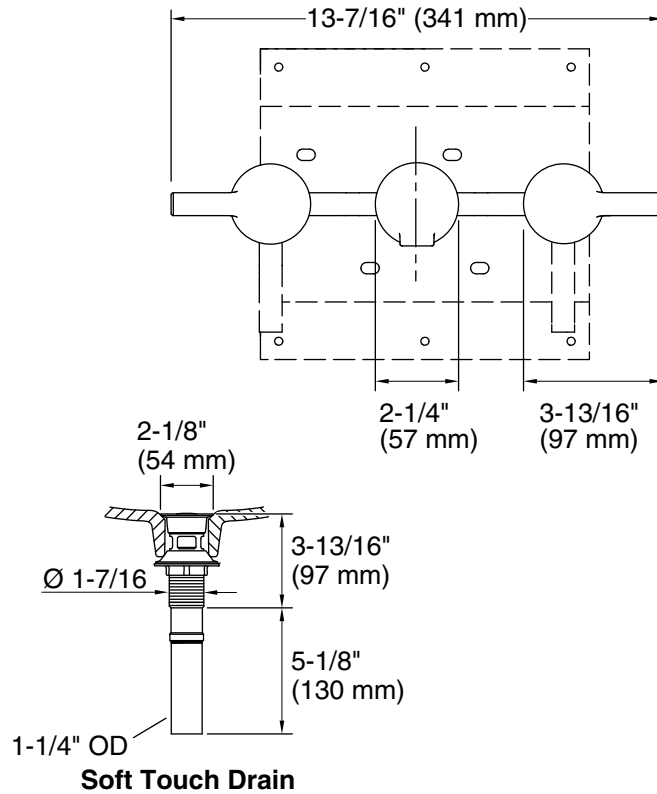

FEATURES

- Solid brass construction for durability and reliability
- Quarter-turn washerless ceramic disc valves
- 1.2 gal/min (4.5 l/min) maximum flow rate
- Includes Soft Touch drain
- Thin, slender form
- Meets CalGreen requirements for bathroom sink faucets
- Complements the Taper collection

ADA **CSA B651** **OBC**

*Compliant when installed to the specific requirement of this regulation

Soft Touch Drain

SPECIFIED MODEL					
Model	Description	Finishes			
P24810-LV	Taper Wall-Mount Basin Set, Lever Handle	<input type="checkbox"/> CP Polished Chrome	<input type="checkbox"/> AD Nickel Silver	<input type="checkbox"/> AG Brushed Nickel	<input type="checkbox"/> GN Gunmetal
Required Rough-in					
P29304-00	Two-Handle Ceramic Valve	<input type="checkbox"/> NA			