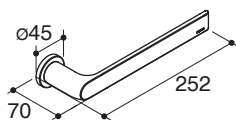

K-97498X, K-97498T