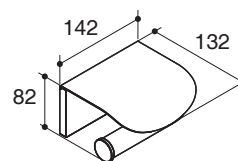

Dimensions are approximate. (Do not direct measure a dimensional from picture below.)
Unit: mm

K-97498X, K-97498T

Note: The recommended dimension for installation can be adjusted according to user preferences and layout.

Product Diagram