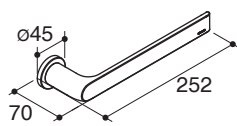

K-97498X, K-97498T