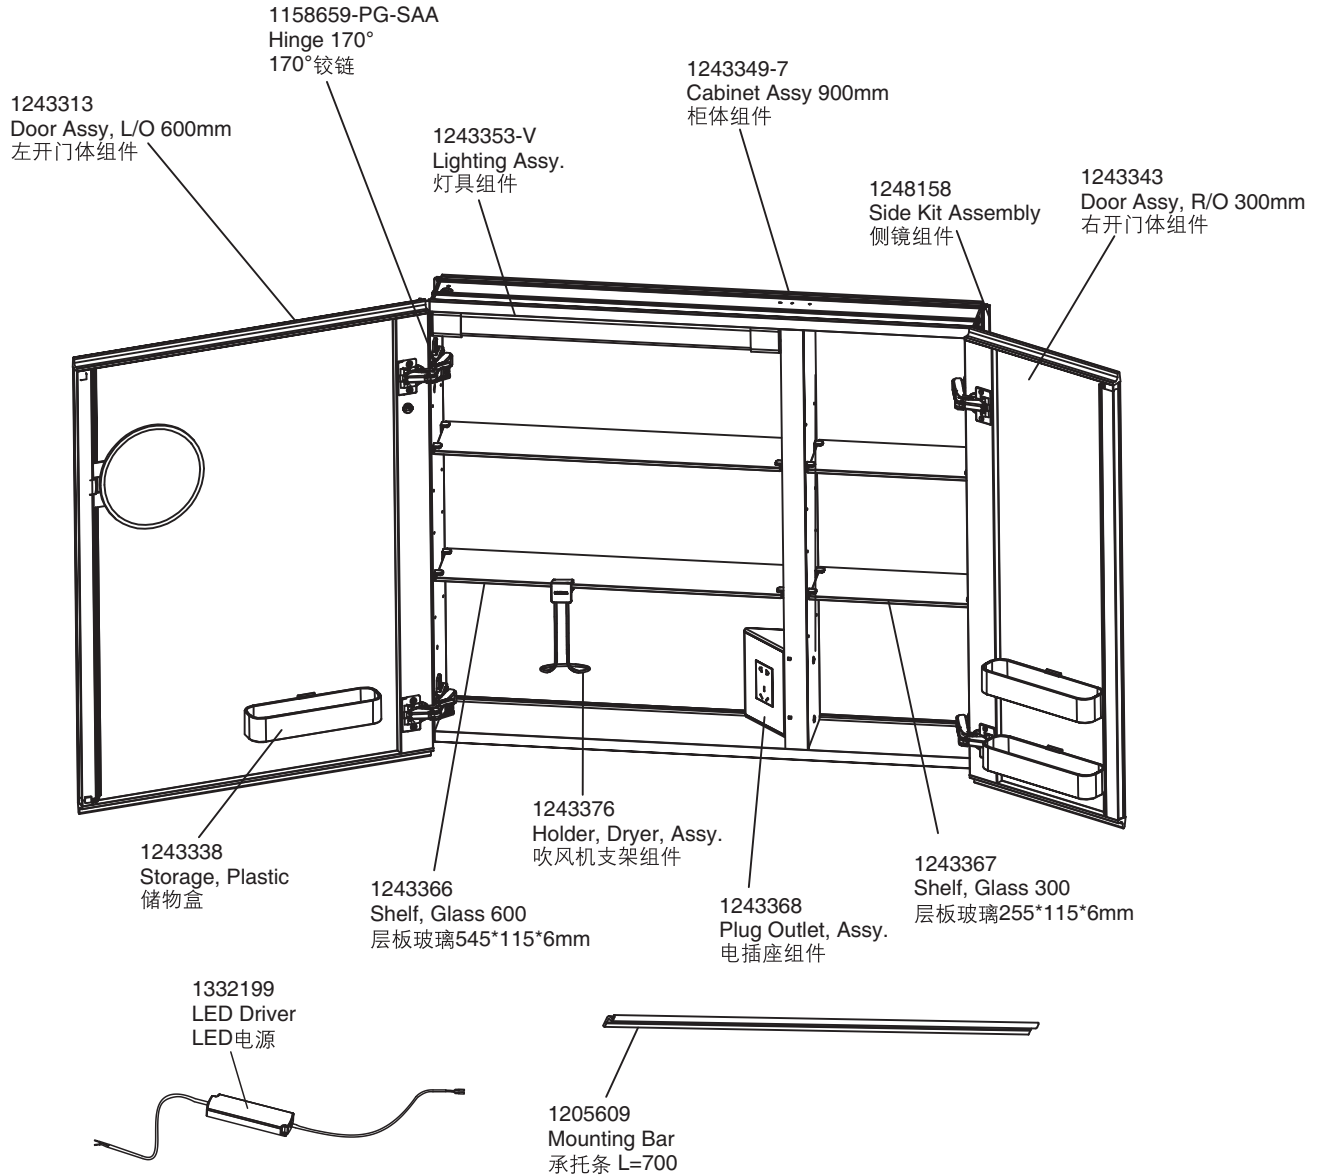

1261995
Hardware Kits, Mirrored Cabinet Including Following Parts:
配件包, 包含下列零件:

1124164
Top Clips
顶扣

1057064
Wall Anchors
入墙胶粒

1109927
Screw ST3.5X35
盘头自攻螺钉ST3.5X35

1202691
Shelf Clip
嵌入式层板架

1261995
Hardware Kits, Mirrored Cabinet Including Following Parts:
配件包, 包含下列零件:

1124164
Top Clips
顶扣

1057064
Wall Anchors
入墙胶粒

1109927
Screw ST3.5X35
盘头自攻螺钉ST3.5X35

1202691
Shelf Clip
嵌入式层板架