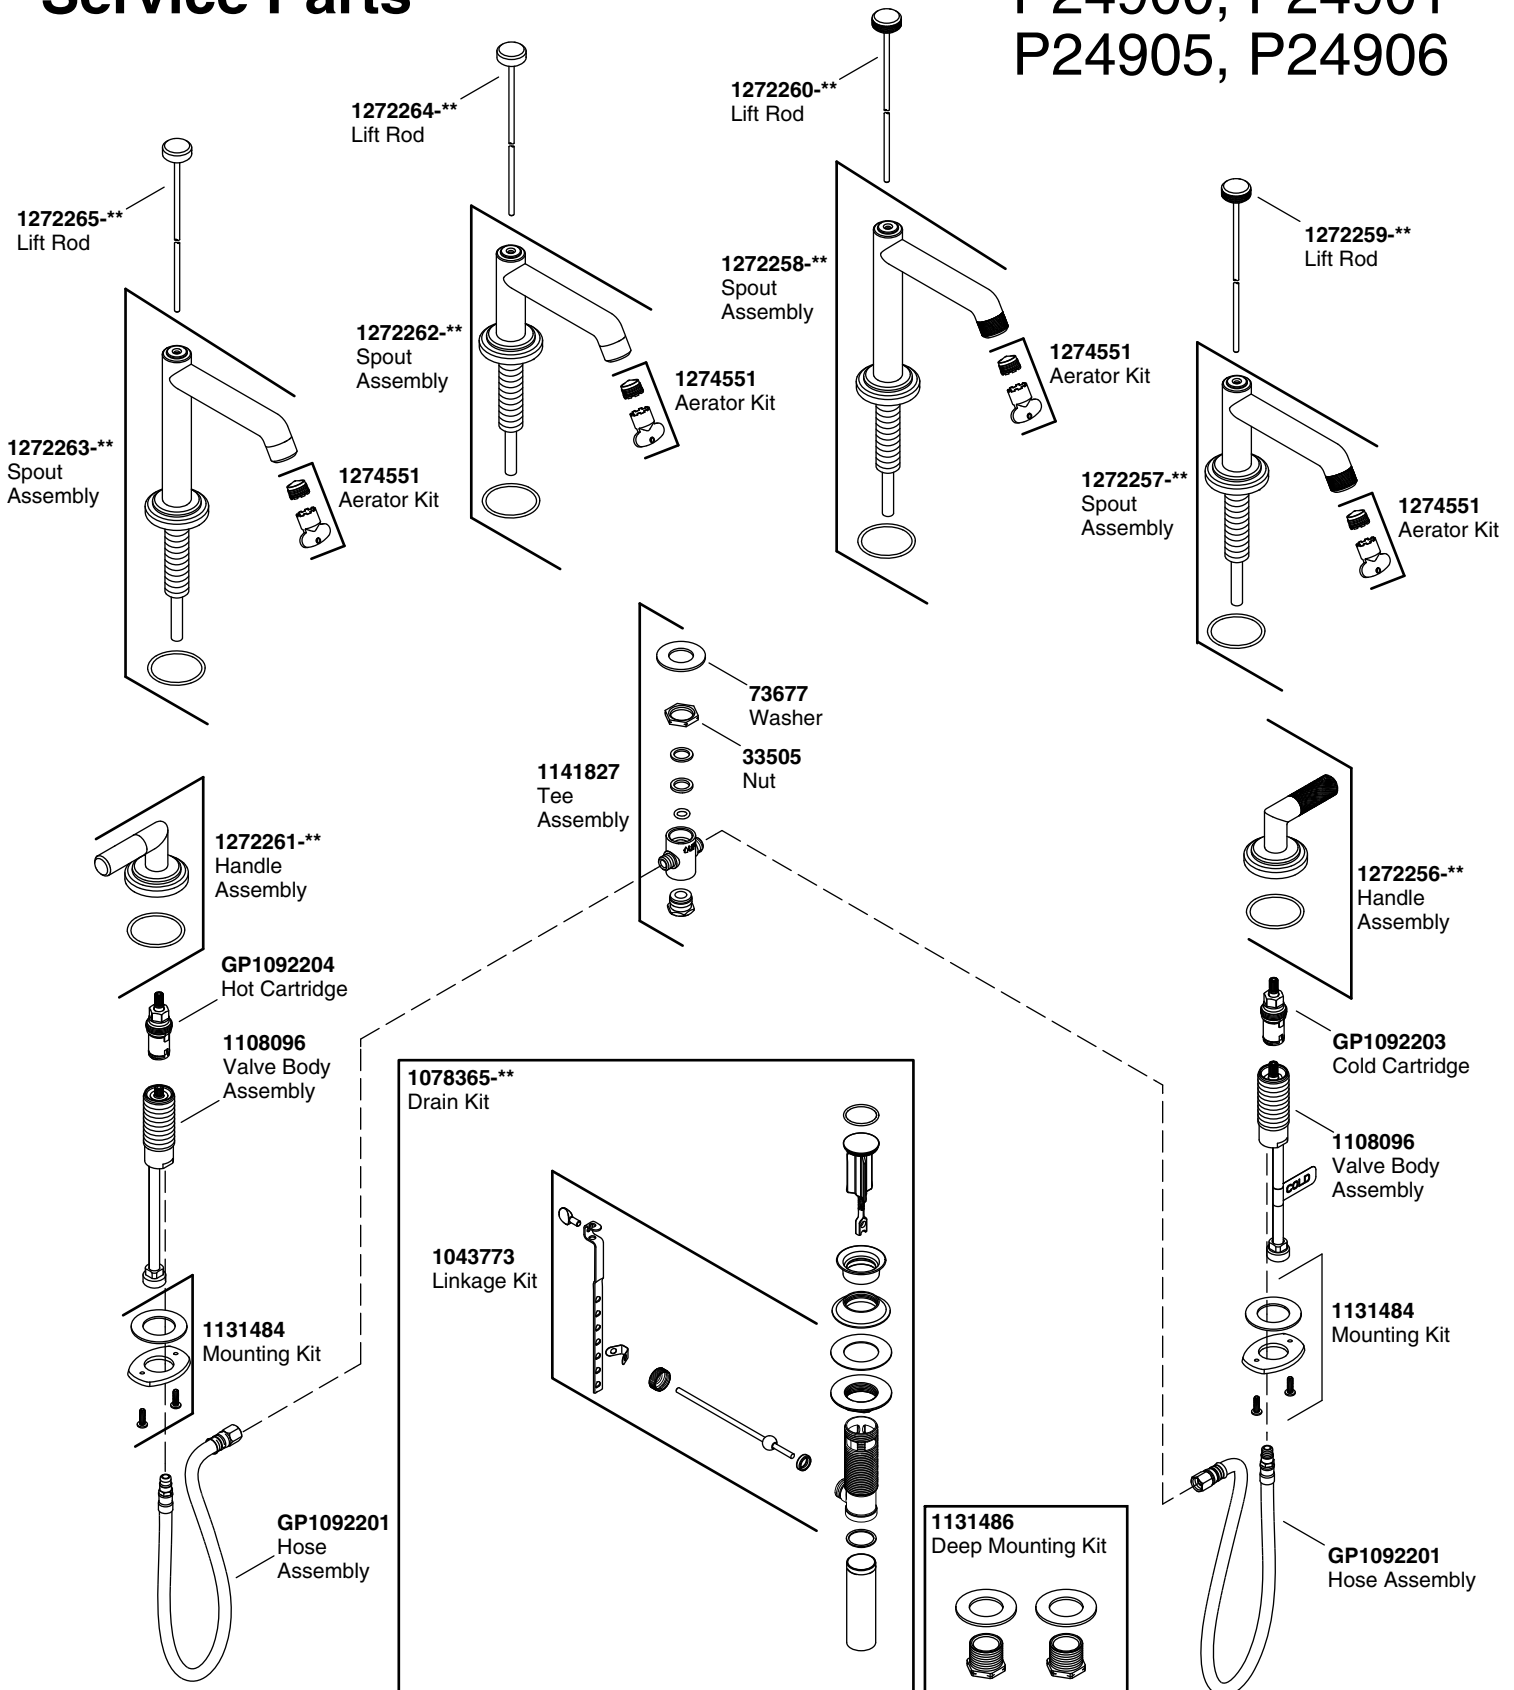

KALLISTA

Paletta™ Basin Set with Low and Tall Spouts

Service Parts

P24900, P24901
P24905, P24906

**Finish/color code must be specified when ordering

We reserve the right to make revisions without notice in the design of products or in packaging unless this right has specifically been waived at the time the order is accepted.