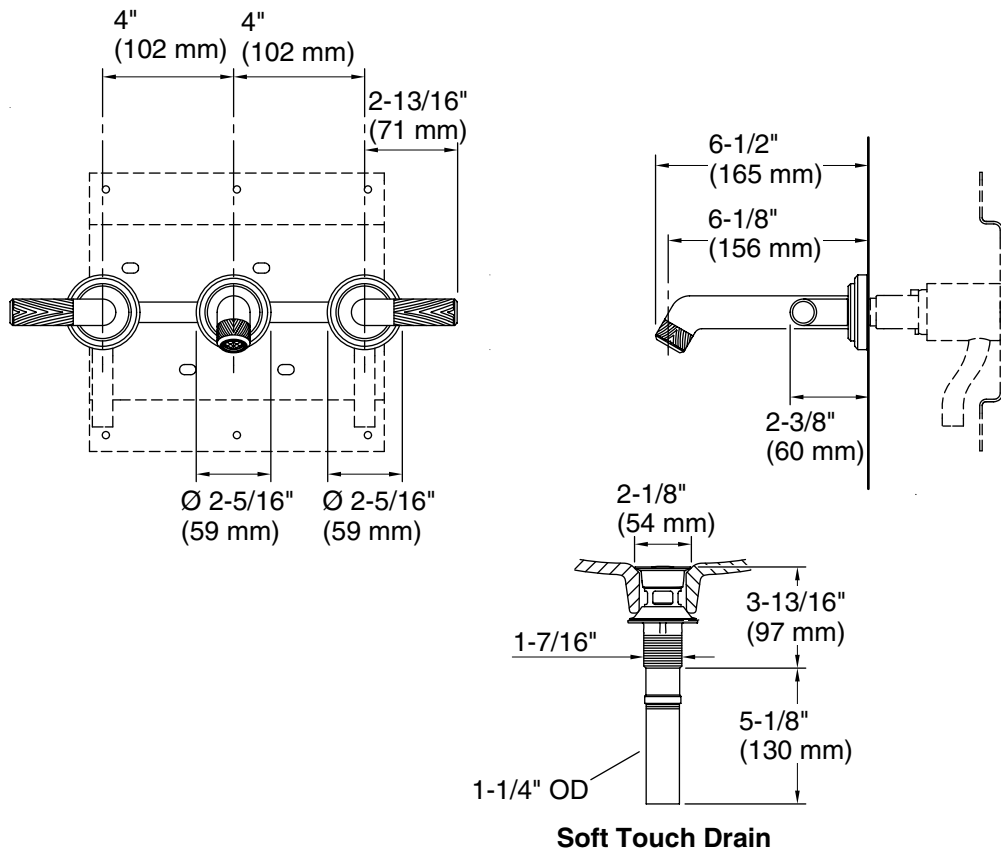

### FEATURES

- Solid brass construction for durability and reliability
- Quarter-turn washerless ceramic disc valves
- 1.2 gal/min (4.5 l/min) maximum flow rate
- Includes Soft Touch drain
- Meets CalGreen requirements for basin faucets
- Complements the Pinna Paletta collection

\* Compliant when installed to the specific requirement of this regulation

**Soft Touch Drain**

SPECIFIED MODEL		
Model	Description	Finishes
P24910-CPH	Pinna Paletta Wall-Mount Sink Faucet w/Polished Chrome Accent	<input type="checkbox"/> CP Polished Chrome
P24910-SNW	Pinna Paletta Wall-Mount Sink Faucet w/Polished Nickel Accent	<input type="checkbox"/> SN Polished Nickel
P24910-ULB	Pinna Paletta Wall-Mount Sink Faucet w/Unlacquered Brass Accent	<input type="checkbox"/> ULB Unlacquered Brass
Required Rough-in		
P29304-00	Rough-in	<input type="checkbox"/> N/A