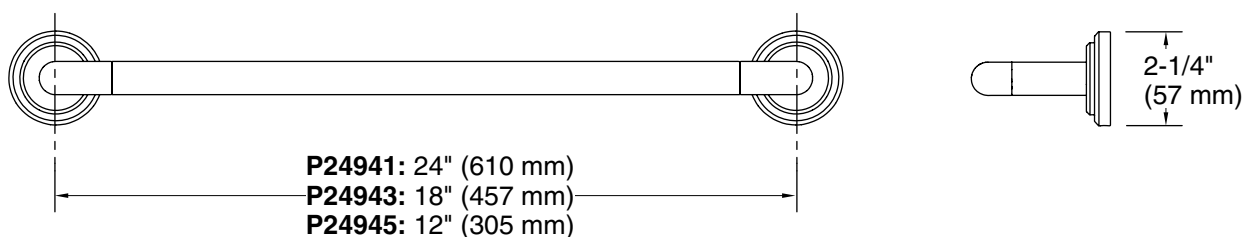

FEATURES

- Solid brass construction for durability and reliability
- Includes hex wrench for installation
- Complements the Pure Paletta collection

P24941,
P24943,
P24945

SPECIFIED MODEL

Model	Description	Finishes	
P24941-00	Pure Paletta Towel Bar, 24"	<input type="checkbox"/> CP Polished Chrome	<input type="checkbox"/> SN Polished Nickel
P24943-00	Pure Paletta Towel Bar, 18"	<input type="checkbox"/> CP Polished Chrome	<input type="checkbox"/> SN Polished Nickel
P24945-00	Pure Paletta Towel Bar, 12"	<input type="checkbox"/> CP Polished Chrome	<input type="checkbox"/> SN Polished Nickel