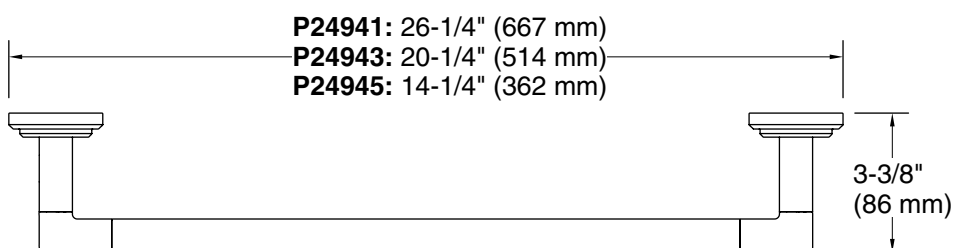

FEATURES

- Solid brass construction for durability and reliability
- Includes hex wrench for installation
- Complements the Pure Paletta collection

P24941,
P24943,
P24945

SPECIFIED MODEL

Model	Description	Finishes	
P24941-00	Pure Paletta Towel Bar, 24"	<input type="checkbox"/> CP Polished Chrome	<input type="checkbox"/> SN Polished Nickel
P24943-00	Pure Paletta Towel Bar, 18"	<input type="checkbox"/> CP Polished Chrome	<input type="checkbox"/> SN Polished Nickel
P24945-00	Pure Paletta Towel Bar, 12"	<input type="checkbox"/> CP Polished Chrome	<input type="checkbox"/> SN Polished Nickel