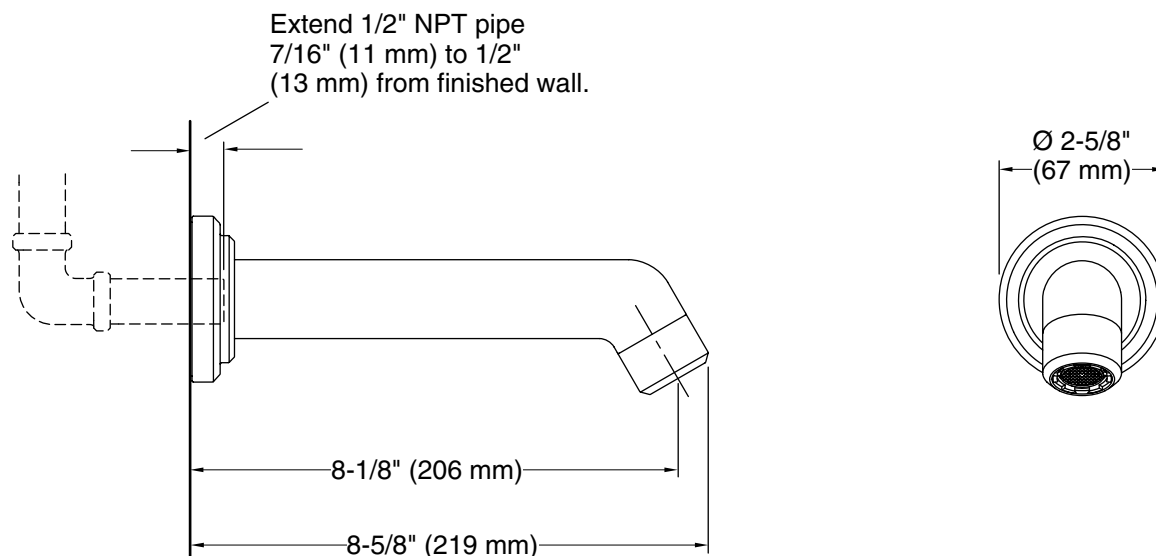

### FEATURES

- Solid brass construction for durability and reliability
- 1/2" NPT spout connection
- Complements the Pure Paletta collection

### CODES/STANDARDS APPLICABLE

- Specified model meets or exceeds the following:
- ASME A112.18.1/CSA B125.1

### SPECIFIED MODEL

Model	Description	Finishes	
P24917-00	Pure Paletta Wall-Mounted Bath Spout	<input type="checkbox"/> CP Polished Chrome	<input type="checkbox"/> SN Polished Nickel

We reserve the right to make revisions without notice in the design of products or in packaging unless this right has specifically been waived at the time the order is accepted.