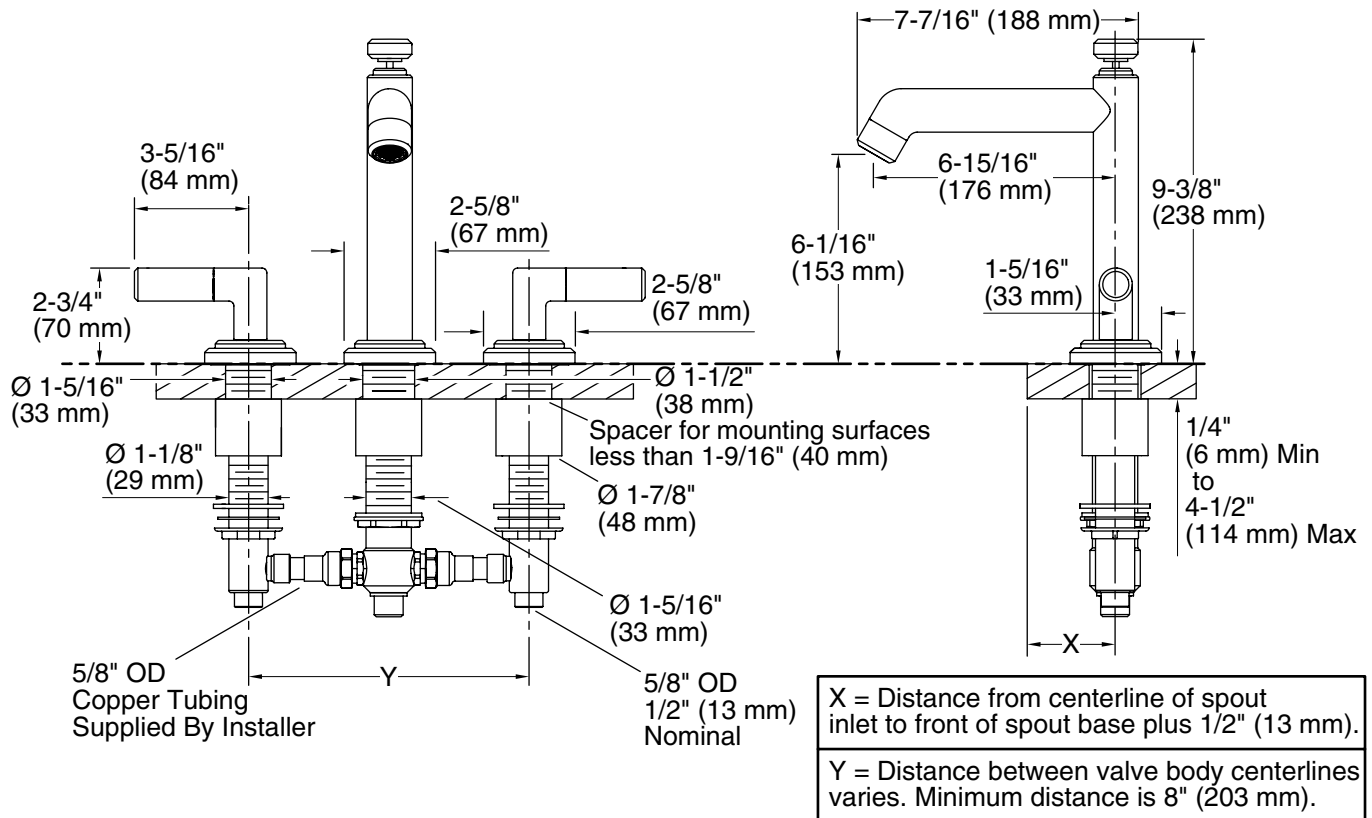

## FEATURES

- Solid brass construction for durability and reliability
- Quarter-turn washerless ceramic disc valves
- Complements the Pure Paletta collection

# P24904

## SPECIFIED MODEL

Model	Description	Finishes	
P24904-LV	Pure Paletta Deck-Mount Bath Set with Diverter	<input type="checkbox"/> CP Polished Chrome	<input type="checkbox"/> SN Polished Nickel
Required Rough-in			
P19304-00	Deck-Mount Bath Valve with Diverter	<input type="checkbox"/> NA	
Required Accessories			
P24174-00	Laura Kirar Deck-Mount Handshower Trim	<input type="checkbox"/> CP Polished Chrome	<input type="checkbox"/> SN Polished Nickel
P25656-00	Laura Kirar Handshower and Hose	<input type="checkbox"/> CP Polished Chrome	<input type="checkbox"/> SN Polished Nickel