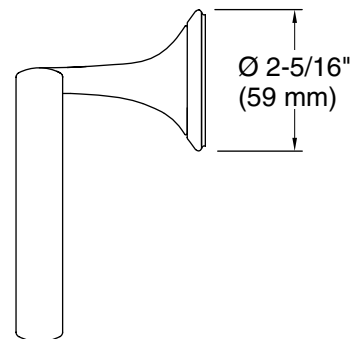

FEATURES

P25013

- Solid metal construction for durability and reliability
- Includes hex wrench for installation
- Complements the Script collection

SPECIFIED MODEL

Model	Description	Finishes	
P25013-00	Script Towel Ring	<input type="checkbox"/> CP Polished Chrome	<input type="checkbox"/> AD Nickel Silver
		<input type="checkbox"/> BV Brushed Bronze	<input type="checkbox"/> SN Polished Nickel