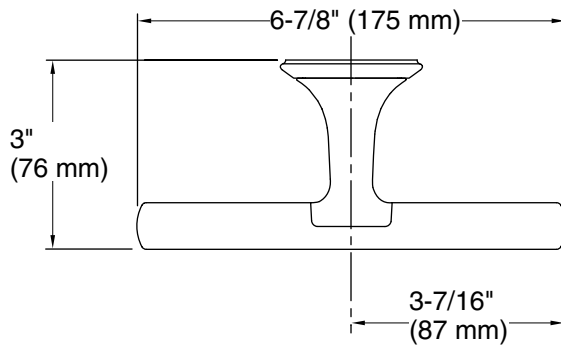

FEATURES

P25013

- Solid metal construction for durability and reliability
- Includes hex wrench for installation
- Complements the Script collection

SPECIFIED MODEL

Model	Description	Finishes	
P25013-00	Script Towel Ring	<input type="checkbox"/> CP Polished Chrome	<input type="checkbox"/> AD Nickel Silver
		<input type="checkbox"/> BV Brushed Bronze	<input type="checkbox"/> SN Polished Nickel