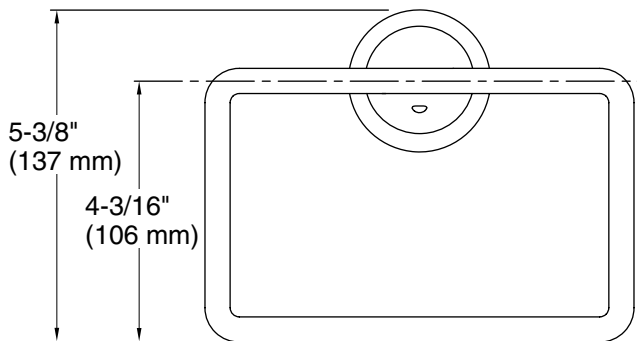

FEATURES

P25013

- Solid metal construction for durability and reliability
- Includes hex wrench for installation
- Complements the Script collection

SPECIFIED MODEL

Model	Description	Finishes	
P25013-00	Script Towel Ring	<input type="checkbox"/> CP Polished Chrome	<input type="checkbox"/> AD Nickel Silver
		<input type="checkbox"/> BV Brushed Bronze	<input type="checkbox"/> SN Polished Nickel