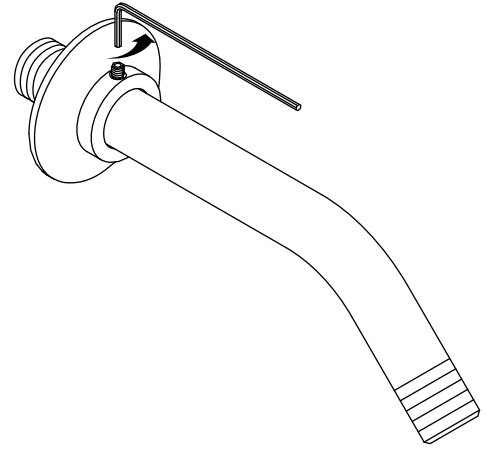

KALLISTA®

IMPORTANT INFORMATION

1284108-2-A

⚠ WARNING: Risk of scalding. High water temperature can cause severe burns. Set the water temperature at or below 120°F (49°C) following the adjustment procedure in the valve installation instructions.

⚠ CAUTION: Risk of scalding. KALLISTA low-flow showerheads/handshowers are designed for use with compatible KALLISTA valves. When installing a low-flow product to an existing showering system, verify compatibility before showering. Do not use this KALLISTA low-flow product with a shower valve that allows the water temperature to become too hot when other plumbing products are used.

Prior to using your shower, verify your new showerhead/handshower is compatible with your shower valve (located behind the wall):

- While standing outside the shower, turn on the shower valve. Do not step into the shower.
- Adjust the water to your typical showering temperature.
- Have someone flush the nearest toilet.
- With your hand, carefully check the water temperature, from the showerhead/handshower while the toilet is refilling.
- If the water becomes significantly more hot, you will need to replace the shower valve with a compatible KALLISTA valve or return your showerhead/handshower.

NOTICE: For a showerhead rate at 1.75 gal/min (6.6 l/min) maximum, use with an automatic compensating valve rated at 1.4 gal/min (5.3 l/min) or less.

CAUTION: Risk of product damage. To avoid plugging the showerhead spray outlets, use thread sealant tape on the shower arm threads. Do not use pipe dope.

Follow all local plumbing and building codes.

1A. Silicone Sealant

1B. Sealant Tape

6A. Optional: Apply a bead of clear silicone sealant around the escutcheon.

7A. Flush the shower arm.