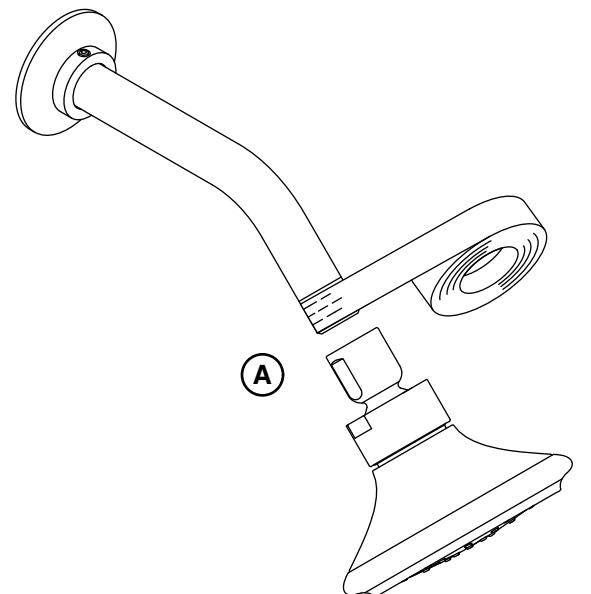

Prior to using your shower, verify your new showerhead/handshower is compatible with your shower valve (located behind the wall):

- While standing outside the shower, turn on the shower valve. Do not step into the shower.
- Adjust the water to your typical showering temperature.
- Have someone flush the nearest toilet.
- With your hand, carefully check the water temperature, from the showerhead/handshower while the toilet is refilling.
- If the water becomes significantly more hot, you will need to replace the shower valve with a compatible KALLISTA valve or return your showerhead/handshower.

Follow all local plumbing and building codes.

1A. Silicone Sealant

1B. Sealant Tape

6A. Optional: Apply a bead of clear silicone sealant around the escutcheon.

7A. Flush the shower arm.

8A. Apply sealant tape. Tighten to the arm, using care not to scratch the finish.

1

2

3

4

5

6

7

8