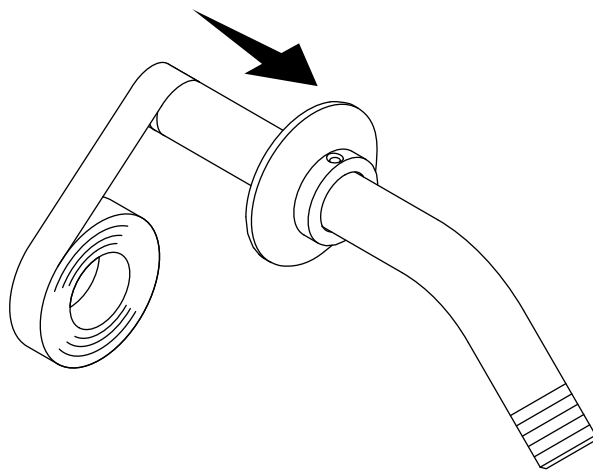

KALLISTA®

IMPORTANT INFORMATION

1284108-2-A

⚠ WARNING: Risk of scalding. High water temperature can cause severe burns. Set the water temperature at or below 120°F (49°C) following the adjustment procedure in the valve installation instructions.

⚠ CAUTION: Risk of scalding. KALLISTA low-flow showerheads/handshowers are designed for use with compatible KALLISTA valves. When installing a low-flow product to an existing showering system, verify compatibility before showering. Do not use this KALLISTA low-flow product with a shower valve that allows the water temperature to become too hot when other plumbing products are used.

Prior to using your shower, verify your new showerhead/handshower is compatible with your shower valve (located behind the wall):

- While standing outside the shower, turn on the shower valve. Do not step into the shower.
- Adjust the water to your typical showering temperature.
- Have someone flush the nearest toilet.
- With your hand, carefully check the water temperature, from the showerhead/handshower while the toilet is refilling.
- If the water becomes significantly more hot, you will need to replace the shower valve with a compatible KALLISTA valve or return your showerhead/handshower.

NOTICE: For a showerhead rate at 1.75 gal/min (6.6 l/min) maximum, use with an automatic compensating valve rated at 1.4 gal/min (5.3 l/min) or less.

CAUTION: Risk of product damage. To avoid plugging the showerhead spray outlets, use thread sealant tape on the shower arm threads. Do not use pipe dope.

Follow all local plumbing and building codes.

1A. Silicone Sealant

1B. Sealant Tape

6A. Optional: Apply a bead of clear silicone sealant around the escutcheon.

7A. Flush the shower arm.