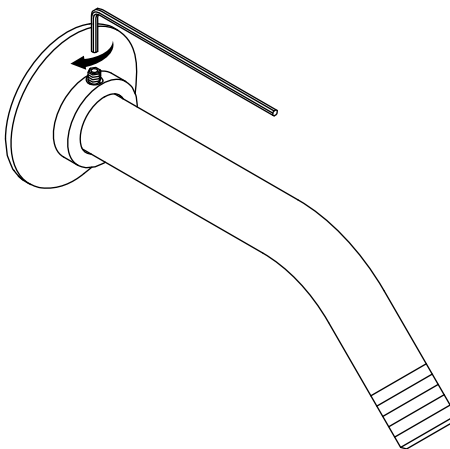

Prior to using your shower, verify your new showerhead/handshower is compatible with your shower valve (located behind the wall):

- While standing outside the shower, turn on the shower valve. Do not step into the shower.
- Adjust the water to your typical showering temperature.
- Have someone flush the nearest toilet.
- With your hand, carefully check the water temperature, from the showerhead/handshower while the toilet is refilling.
- If the water becomes significantly more hot, you will need to replace the shower valve with a compatible KALLISTA valve or return your showerhead/handshower.

Follow all local plumbing and building codes.

1A. Silicone Sealant

1B. Sealant Tape

6A. Optional: Apply a bead of clear silicone sealant around the escutcheon.

7A. Flush the shower arm.

8A. Apply sealant tape. Tighten to the arm, using care not to scratch the finish.

1

2

3

4

5

6

7

8