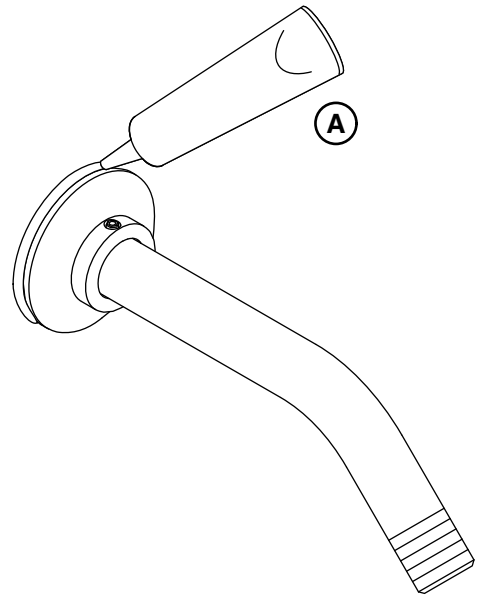

Prior to using your shower, verify your new showerhead/handshower is compatible with your shower valve (located behind the wall):

- While standing outside the shower, turn on the shower valve. Do not step into the shower.
- Adjust the water to your typical showering temperature.
- Have someone flush the nearest toilet.
- With your hand, carefully check the water temperature, from the showerhead/handshower while the toilet is refilling.
- If the water becomes significantly more hot, you will need to replace the shower valve with a compatible KALLISTA valve or return your showerhead/handshower.

Follow all local plumbing and building codes.

1A. Silicone Sealant

1B. Sealant Tape

6A. Optional: Apply a bead of clear silicone sealant around the escutcheon.

7A. Flush the shower arm.

8A. Apply sealant tape. Tighten to the arm, using care not to scratch the finish.

1

2

3

4

5

6

7

8