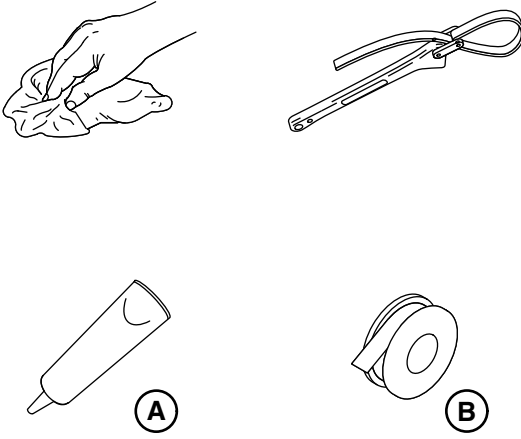

Prior to using your shower, verify your new showerhead/handshower is compatible with your shower valve (located behind the wall):

- While standing outside the shower, turn on the shower valve. Do not step into the shower.
- Adjust the water to your typical showering temperature.
- Have someone flush the nearest toilet.
- With your hand, carefully check the water temperature, from the showerhead/handshower while the toilet is refilling.
- If the water becomes significantly more hot, you will need to replace the shower valve with a compatible KALLISTA valve or return your showerhead/handshower.

NOTICE: For a showerhead rate at 1.75 gal/min (6.6 l/min) maximum, use with an automatic compensating valve rated at 1.4 gal/min (5.3 l/min) or less.

CAUTION: Risk of product damage. To avoid plugging the showerhead spray outlets, use thread sealant tape on the shower arm threads. Do not use pipe dope.

Follow all local plumbing and building codes.

1A. Silicone Sealant

1B. Sealant Tape

6A. Optional: Apply a bead of clear silicone sealant around the escutcheon.

7A. Flush the shower arm.

8A. Apply sealant tape. Tighten to the arm, using care not to scratch the finish.

1