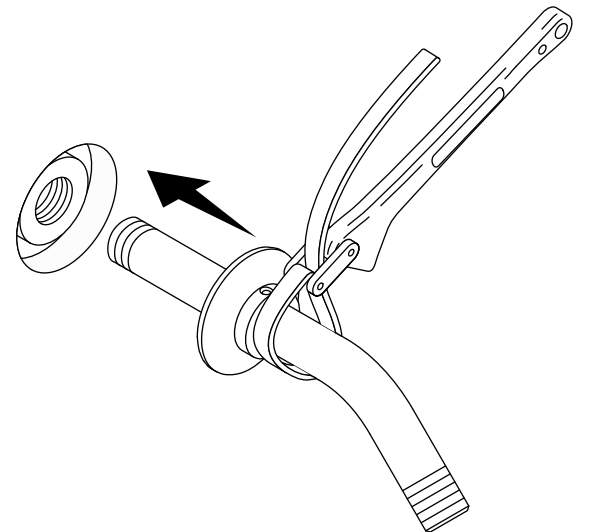

Prior to using your shower, verify your new showerhead/handshower is compatible with your shower valve (located behind the wall):

- While standing outside the shower, turn on the shower valve. Do not step into the shower.
- Adjust the water to your typical showering temperature.
- Have someone flush the nearest toilet.
- With your hand, carefully check the water temperature, from the showerhead/handshower while the toilet is refilling.
- If the water becomes significantly more hot, you will need to replace the shower valve with a compatible KALLISTA valve or return your showerhead/handshower.

Follow all local plumbing and building codes.

1A. Silicone Sealant

1B. Sealant Tape

6A. Optional: Apply a bead of clear silicone sealant around the escutcheon.

7A. Flush the shower arm.

8A. Apply sealant tape. Tighten to the arm, using care not to scratch the finish.

1

2

3

4

5

6

7

8