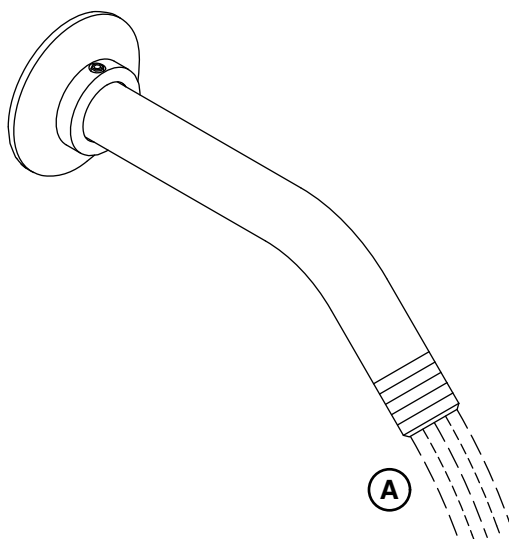

Prior to using your shower, verify your new showerhead/handshower is compatible with your shower valve (located behind the wall):

- While standing outside the shower, turn on the shower valve. Do not step into the shower.
- Adjust the water to your typical showering temperature.
- Have someone flush the nearest toilet.
- With your hand, carefully check the water temperature, from the showerhead/handshower while the toilet is refilling.
- If the water becomes significantly more hot, you will need to replace the shower valve with a compatible KALLISTA valve or return your showerhead/handshower.

Follow all local plumbing and building codes.

1A. Silicone Sealant

1B. Sealant Tape

6A. Optional: Apply a bead of clear silicone sealant around the escutcheon.

7A. Flush the shower arm.

8A. Apply sealant tape. Tighten to the arm, using care not to scratch the finish.

1

2

3

4

5

6

7

8