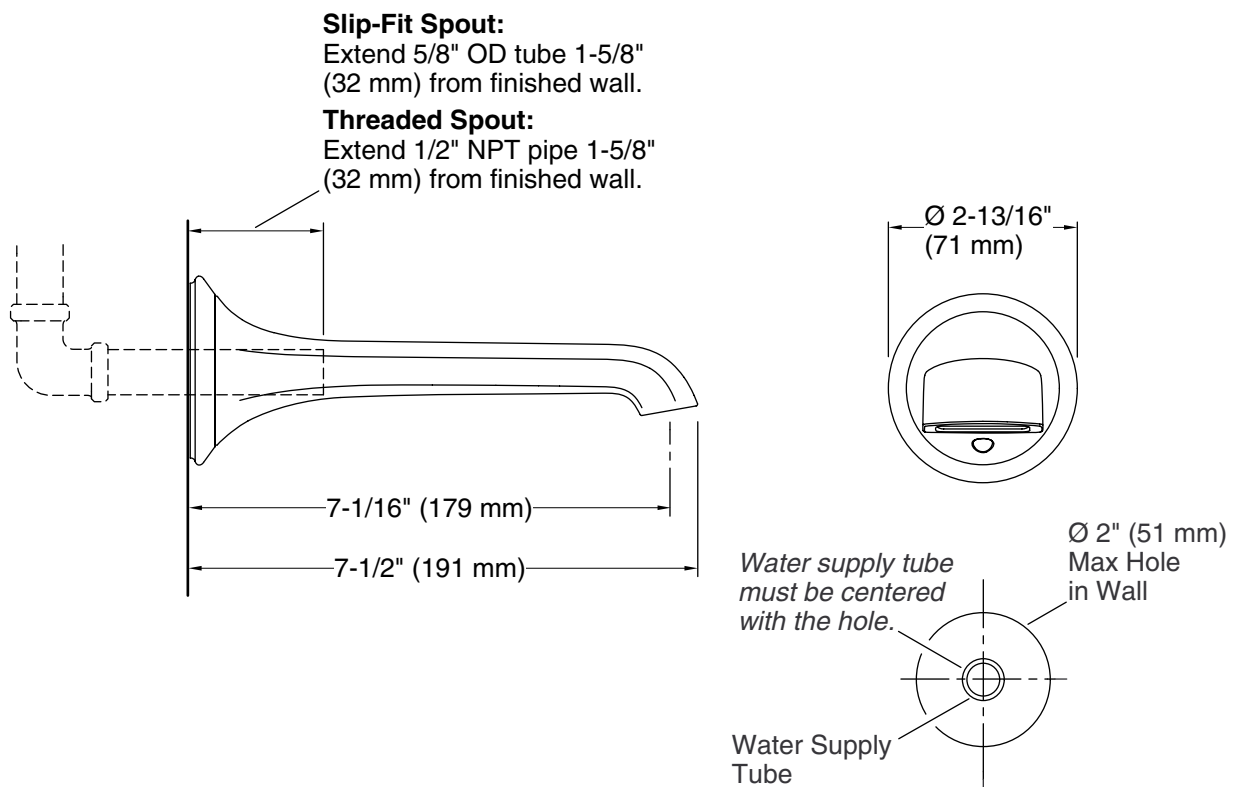

FEATURES

- Solid brass construction for durability and reliability
- 1/2" (13 mm) NPT spout connection
- Complements the Script collection

CODES/STANDARDS APPLICABLE

- Specified model meets or exceeds the following:
- ASME A112.18.1/CSA B125.1

P25014

SPECIFIED MODEL

Model	Description	Finishes		
P25014-00	Script Wall-Mounted Bath Spout	<input type="checkbox"/> CP Polished Chrome	<input type="checkbox"/> AD Nickel Silver	<input type="checkbox"/> BCH Blush Bronze