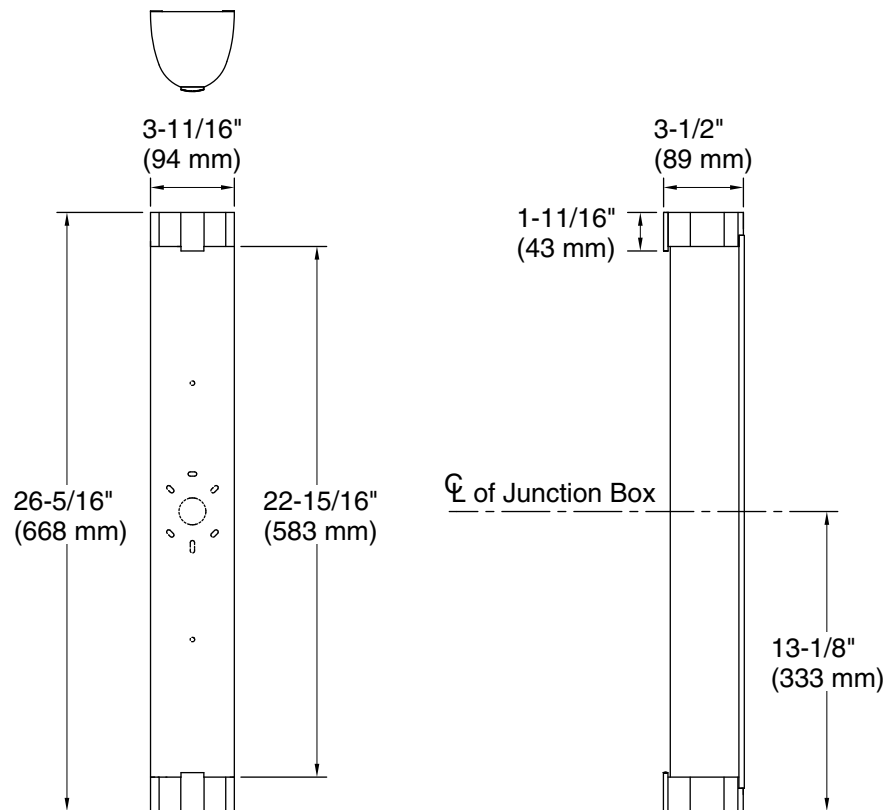

FEATURES

- Solid metal construction for frame
- Easy installation and bulb maintenance
- Energy saving LED light (2160 Lumens)
- Can be installed vertically or horizontally
- Complements the Paletta and Vir Stil® collections

CODES/STANDARDS APPLICABLE

Specified model meets or exceeds the following:

- ANSI/UL 1598
- CSA-C22.2 No. 250.0

P34022

ELECTRICAL NOTES

Use 4" (102 mm) x 2-1/8" (54 mm) Rectangular Electrical Box for Installation.