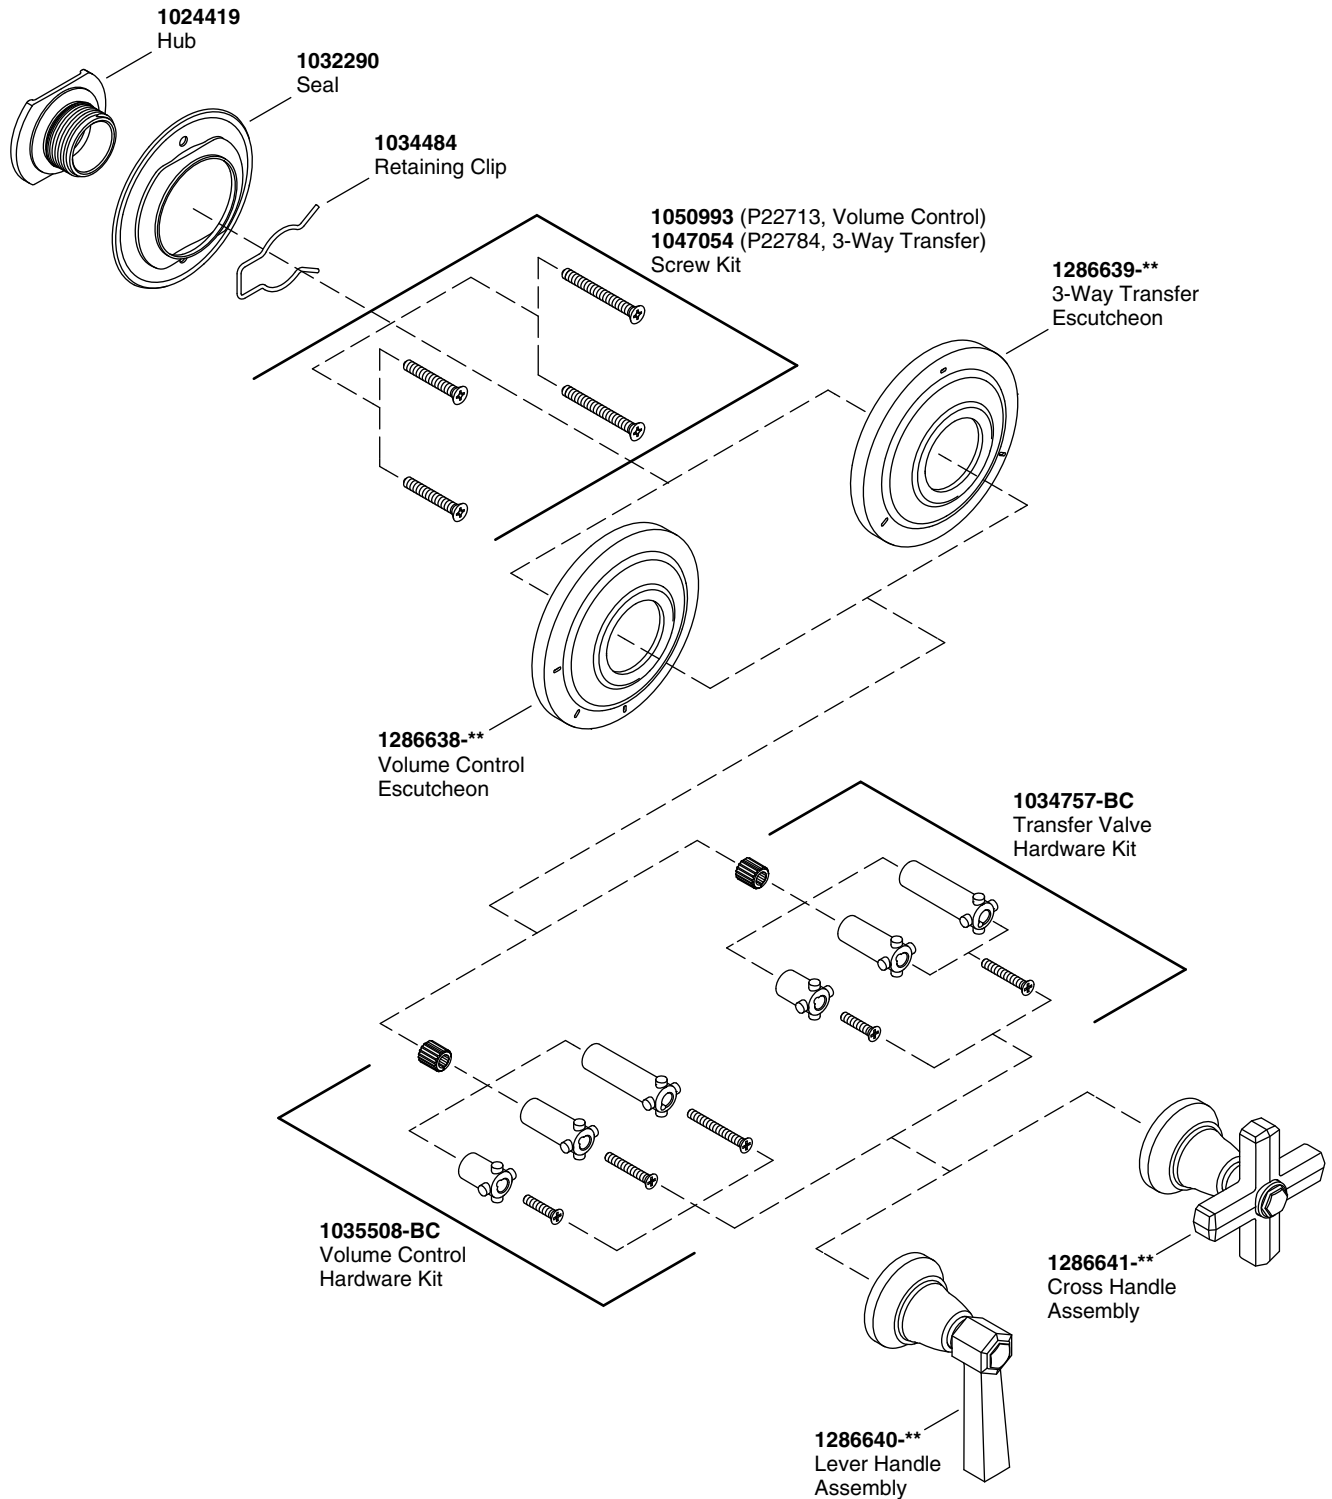

KALLISTA

For Town Volume Control/ 3-Way Transfer Valve Trim

Service Parts

P22713

P22784

**Finish/color code must be specified when ordering

We reserve the right to make revisions without notice in the design of products or in packaging unless this right has specifically been waived at the time the order is accepted.