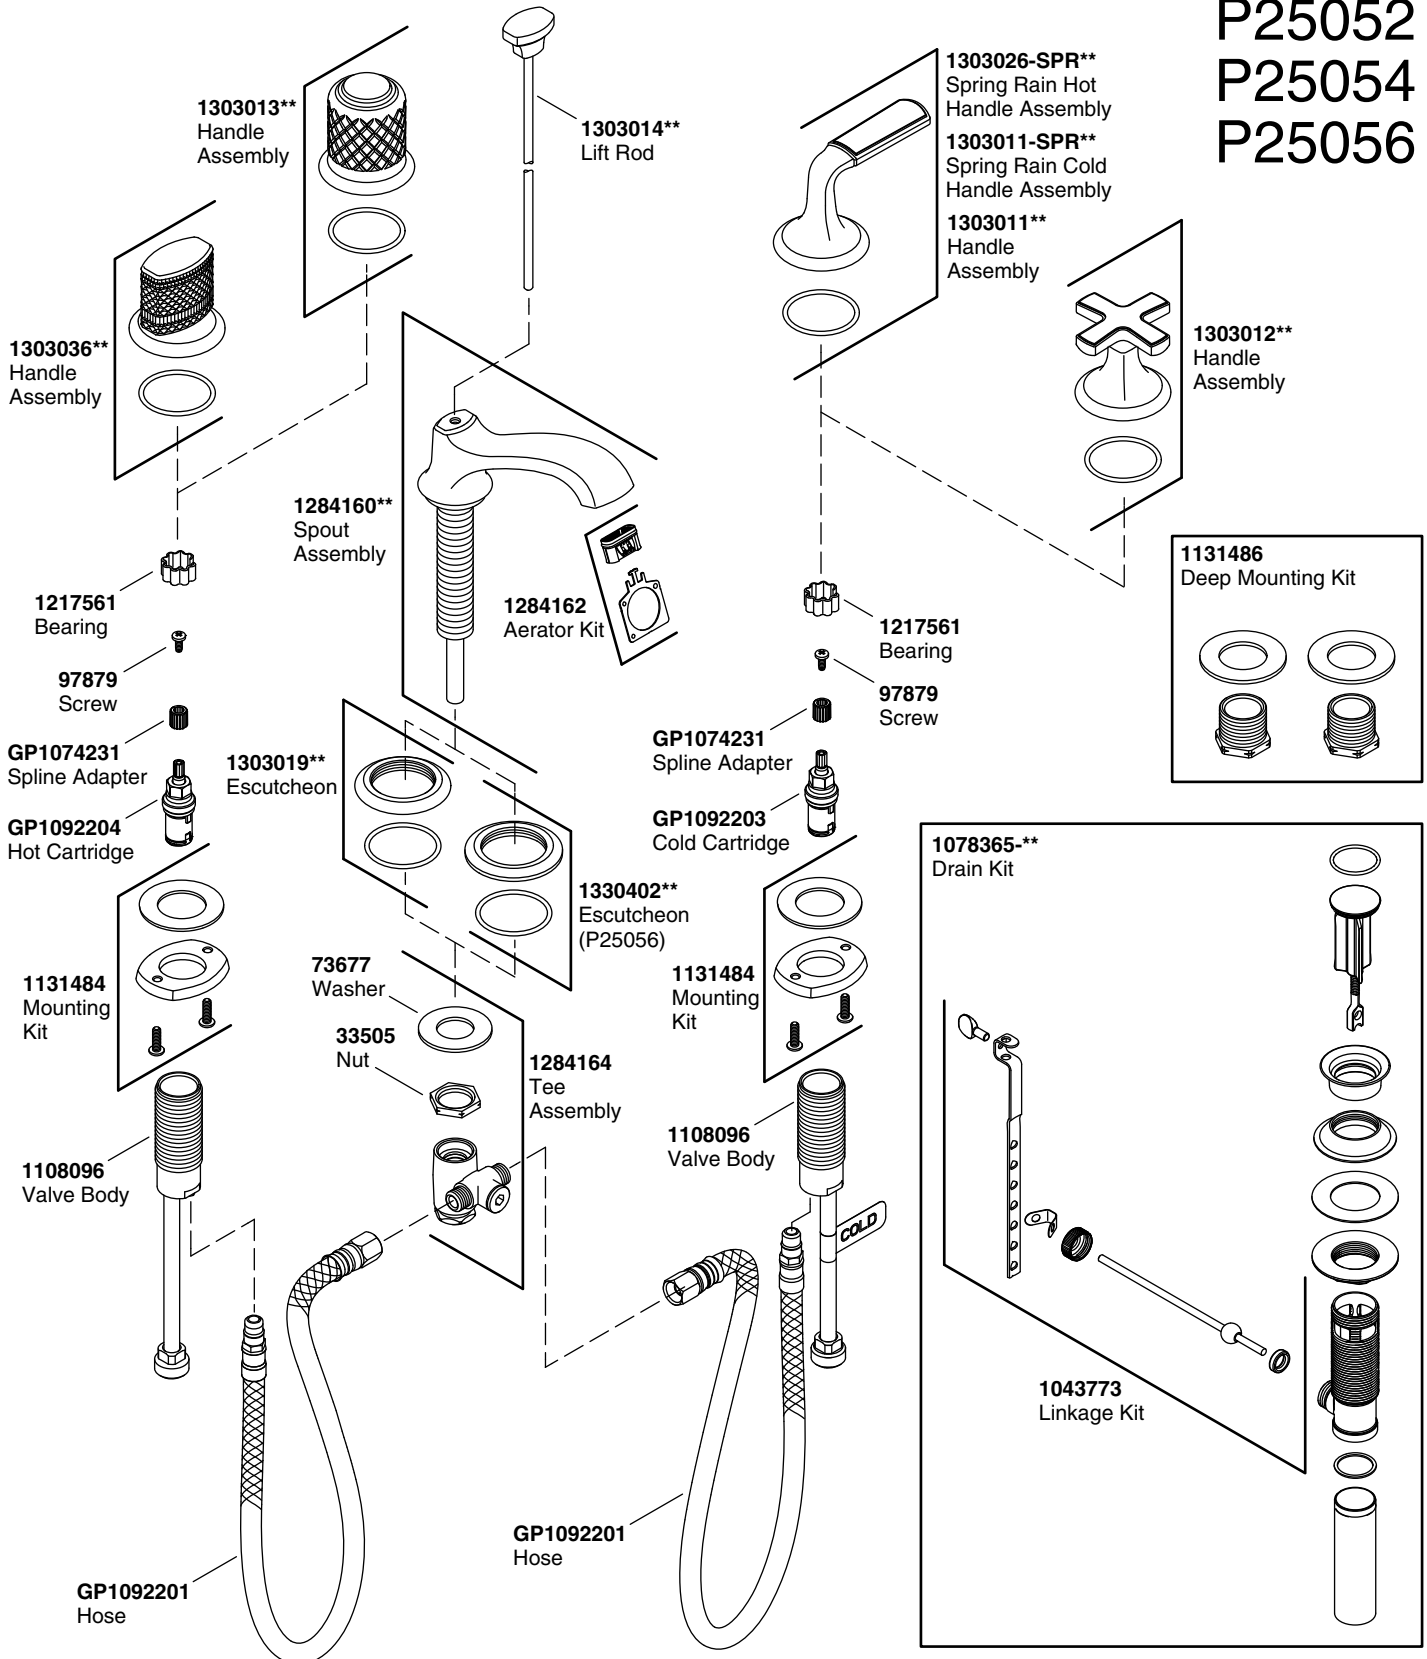

KALLISTA

Script® Decorative Sink Faucet, Low Spout

Service Parts

P25050
P25052
P25054
P25056

**Finish/color code must be specified when ordering

We reserve the right to make revisions without notice in the design of products or in packaging unless this right has specifically been waived at the time the order is accepted.