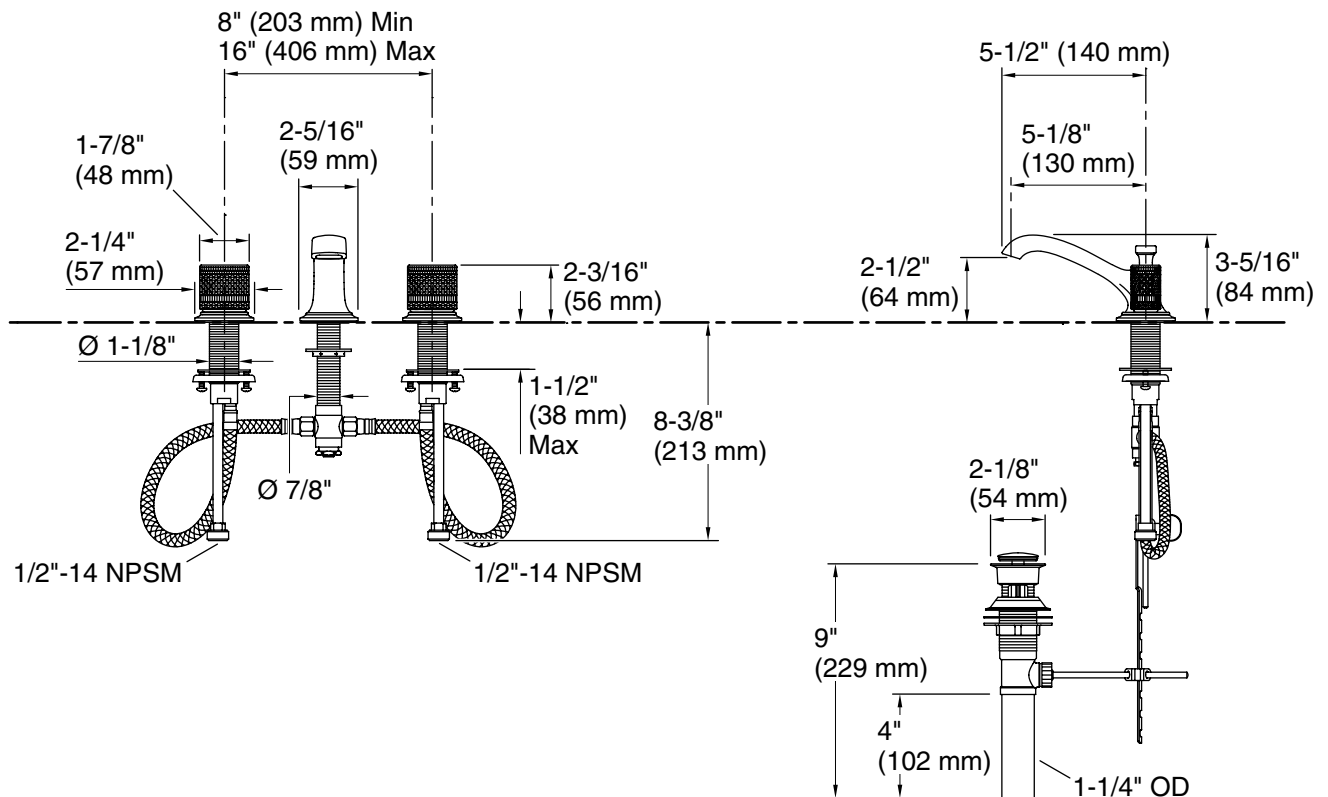

KALLISTA®

Script® Sink Faucet, Low Spout, Porcelain Knob Handles

FEATURES

- Solid metal construction for durability and reliability
- Two-handle, widespread lavatory faucet for 8" (203 mm) - 16" (406 mm) centers
- Quarter-turn washerless ceramic disc valves
- 1.2 gal/min (4.5 l/min) maximum flow rate
- Includes drain
- Meets CalGreen requirements for lavatory faucets
- Complements the Script collection

P25056

CSA B651

* Compliant when installed to the specific requirement of this regulation

SPECIFIED MODEL

Model	Description	Finishes		
P25056-CMB	Script Sink Faucet, Low Spout, Matte Black Porcelain Knob Handles	<input type="checkbox"/> CP Polished Chrome	<input type="checkbox"/> AD Nickel Silver	<input type="checkbox"/> BV Brushed Bronze
P25056-CMC	Script Sink Faucet, Low Spout, White Porcelain Knob Handles	<input type="checkbox"/> CP Polished Chrome	<input type="checkbox"/> AD Nickel Silver	<input type="checkbox"/> BV Brushed Bronze