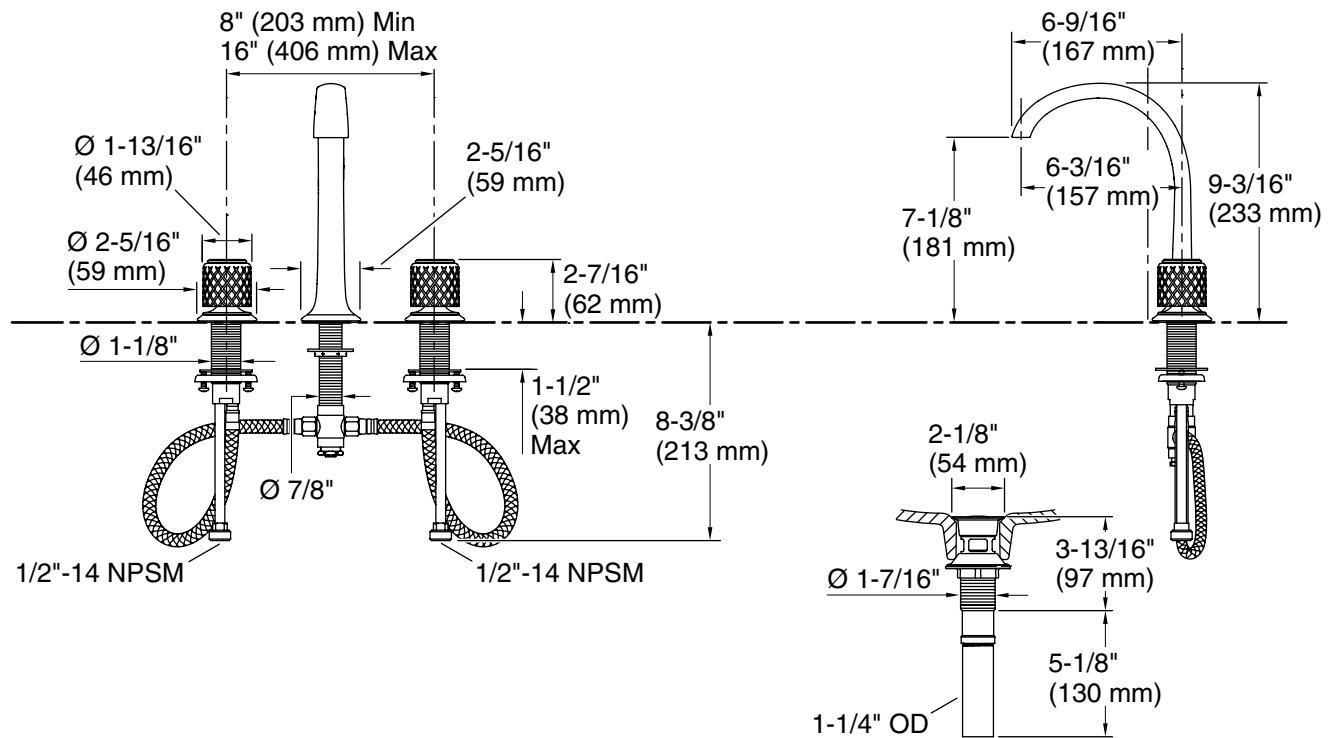

## FEATURES

- Solid metal construction for durability and reliability
- Two-handle, widespread lavatory faucet for 8" (203 mm) - 16" (406 mm) centers
- Quarter-turn washerless ceramic disc valves
- 1.2 gal/min (4.5 l/min) maximum flow rate
- Includes Soft Touch drain
- Meets CalGreen requirements for lavatory faucets
- Complements the Script collection

P25051

**CSA B651** **OBC**

**ST LOUIS**

\* Compliant when installed to the specific requirement of this regulation

**Soft Touch Drain**