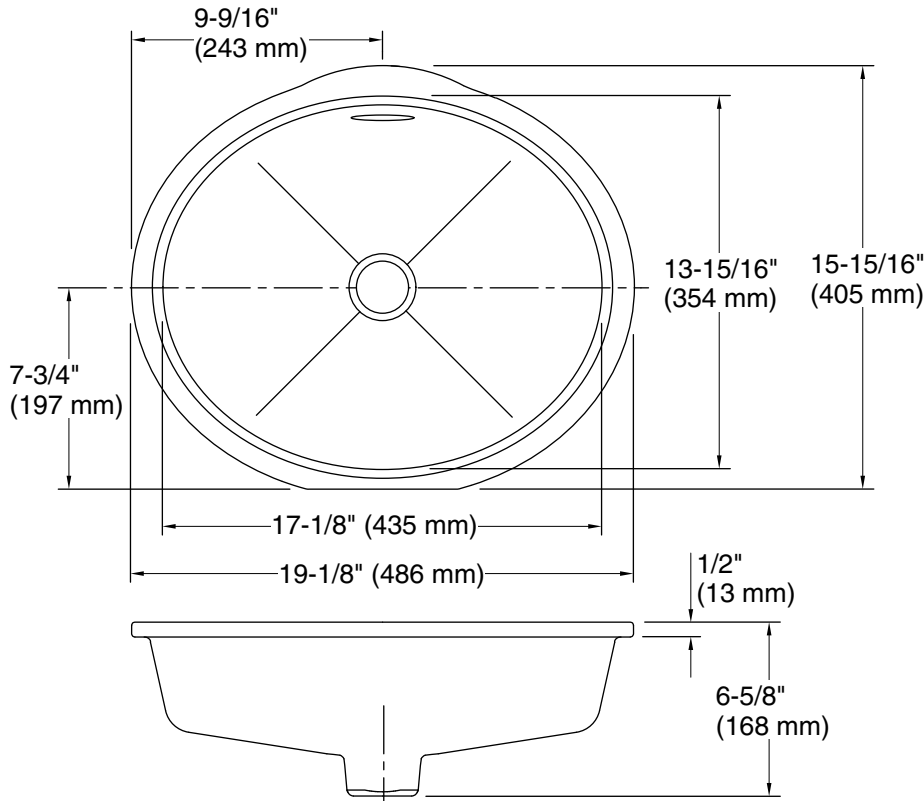

KALLISTA® Perfect Under-Mount Basin, Centric Oval

FEATURES

- Vitreous china
- Under-mount with slotted overflow
- Glazed underside (P74232)
- Includes mounting hardware
- Complements transitional KALLISTA collections

CODES/STANDARDS APPLICABLE

1. Specified model meets or exceeds the following:
2. ASME A112.19.2/CSA B45.1
   - ADA
   - ICC/ANSI A117.1
   - IAPMO/cUPC

P74231

P74232

ADA

Recommended ADA Installation