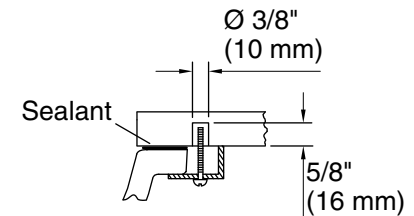

Stone Installation

PRODUCT INFORMATION	
Fixture*:	
Basin Area	17" (432 mm) x 14" (356 mm)
Water Depth	3-5/8" (92 mm)
Drain Hole	Ø 1-3/4" (44 mm)
*Approximate measurements for comparison only.	
Included Components: Basin Clamp Assembly	
Cutout Template	1303057-7