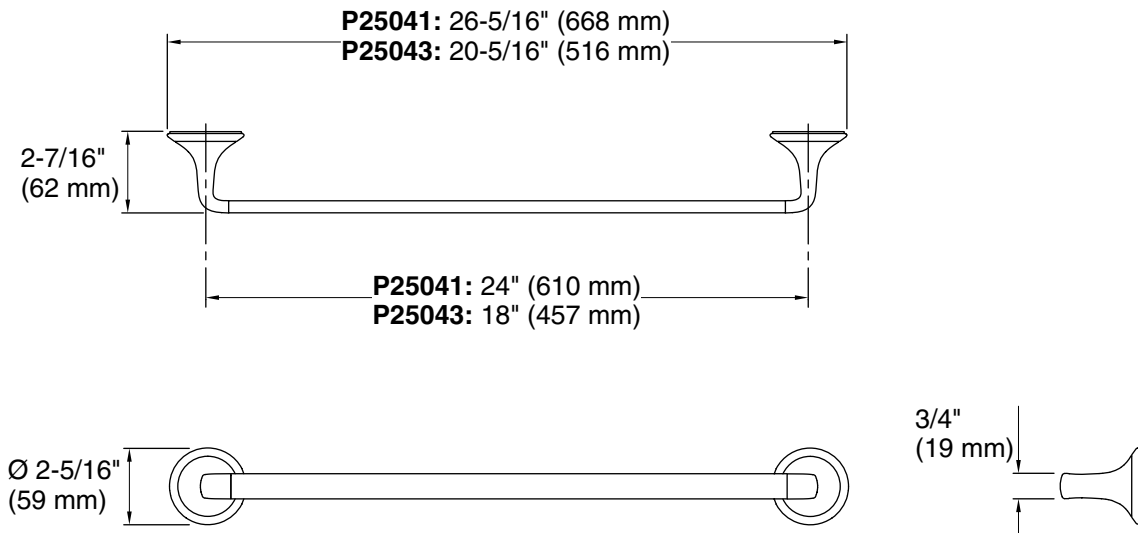

FEATURES

- Solid metal construction for durability and reliability
- Includes hex wrench for installation
- Complements the Script collection

SPECIFIED MODEL			
Model	Description	Finishes	
P25041-00	Script Towel Bar, 24"	<input type="checkbox"/> CP Polished Chrome	<input type="checkbox"/> AD Nickel Silver
		<input type="checkbox"/> BV Brushed Bronze	<input type="checkbox"/> SN Polished Nickel
P25043-00	Script Towel Bar, 18"	<input type="checkbox"/> CP Polished Chrome	<input type="checkbox"/> AD Nickel Silver
		<input type="checkbox"/> BV Brushed Bronze	<input type="checkbox"/> SN Polished Nickel