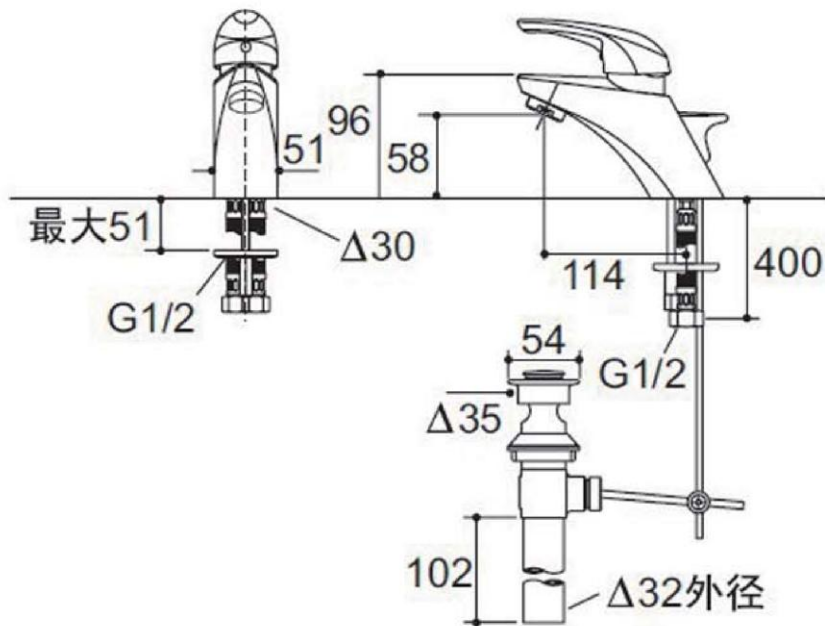

Product Specification:

Model	Spout		Handle	Includes	Finish	NOTE
	Reach	Height				
K-8600T-1	114mm	58mm	Lever handle	114mm spout, valve, aerator, handle, drain, supplies, connection assy.	CP CB	-
K-8600T-3			Loop handle			

Product Dimension:

K-8600T-1/8600T-3

*The above information are subject to change without notice.