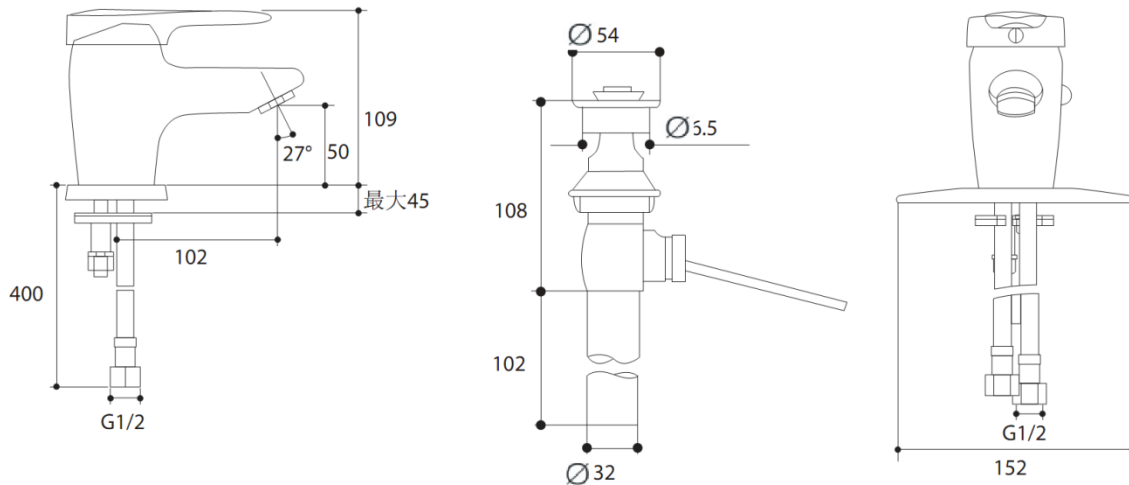

Product Specification:

Model	Spout		Handle	Includes	Finish	NOTE
	Reach	Height				
K-674T	102mm	50mm	Metal	102mm spout, valve, handle, aerator, drain, supplies, connection assy., escutcheon	CP	-

Product Dimension:

K-674T

*The above information are subject to change without notice.