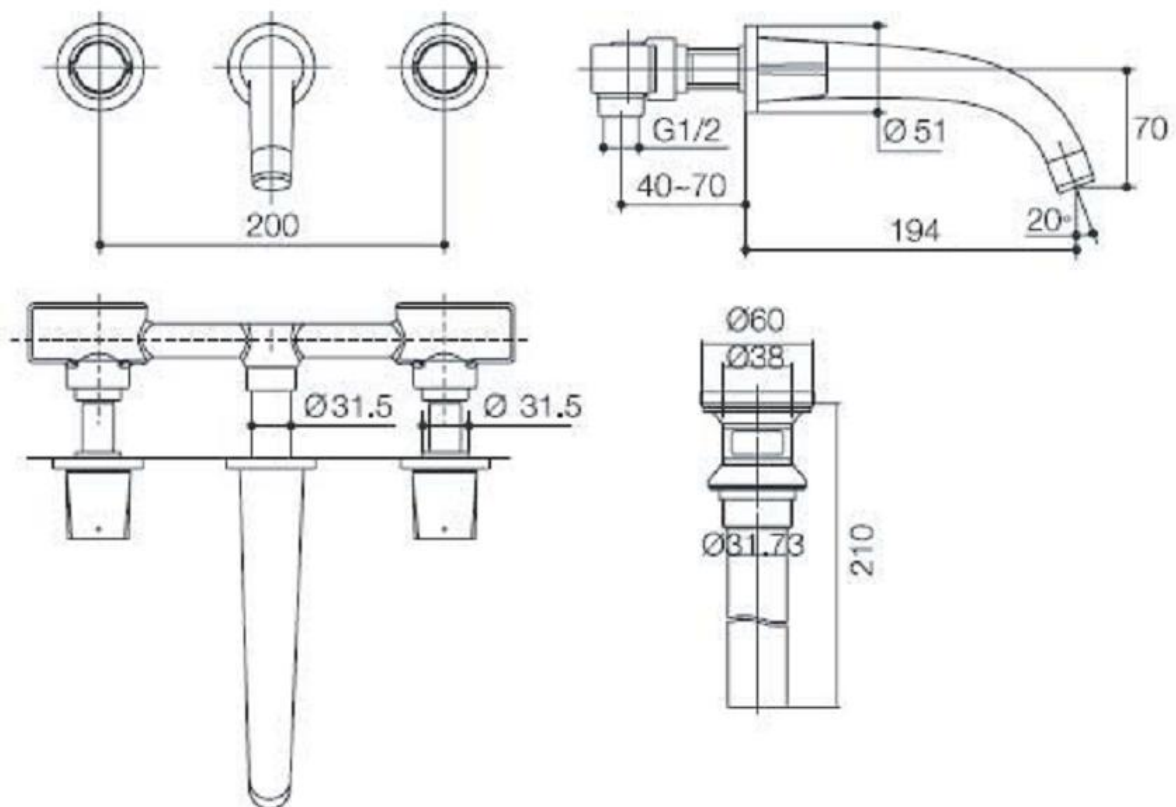

Product Specification:

Model	Spout		Handle	Includes	Finish	NOTE
	Reach	Height				
K-18872T	194mm	-	Metal	194mm spout, valve, aerator, handles, click drain	CP	Deck-mount drain is optional but needs to be matched with special model K-11679T

Product Dimension:

K-18872T

*The above information are subject to change without notice.