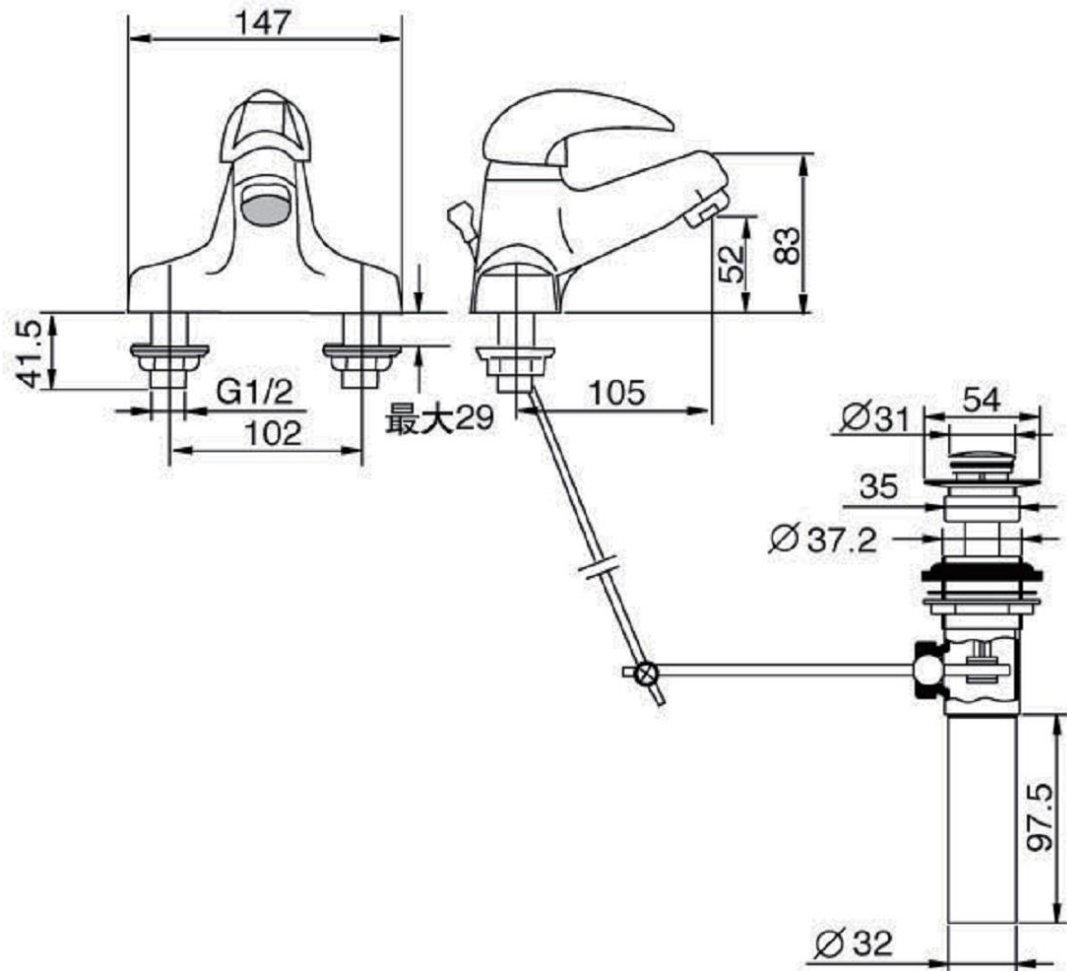

**Product Specification:**

Model	Spout		Handle	Includes	Finish	NOTE
	Reach	Height				
K-8627T	105mm	52mm	Lever	105mm spout, valve, handle, aerator, drain, connection assy.	CP	-

**Product Dimension:**

K-8627T