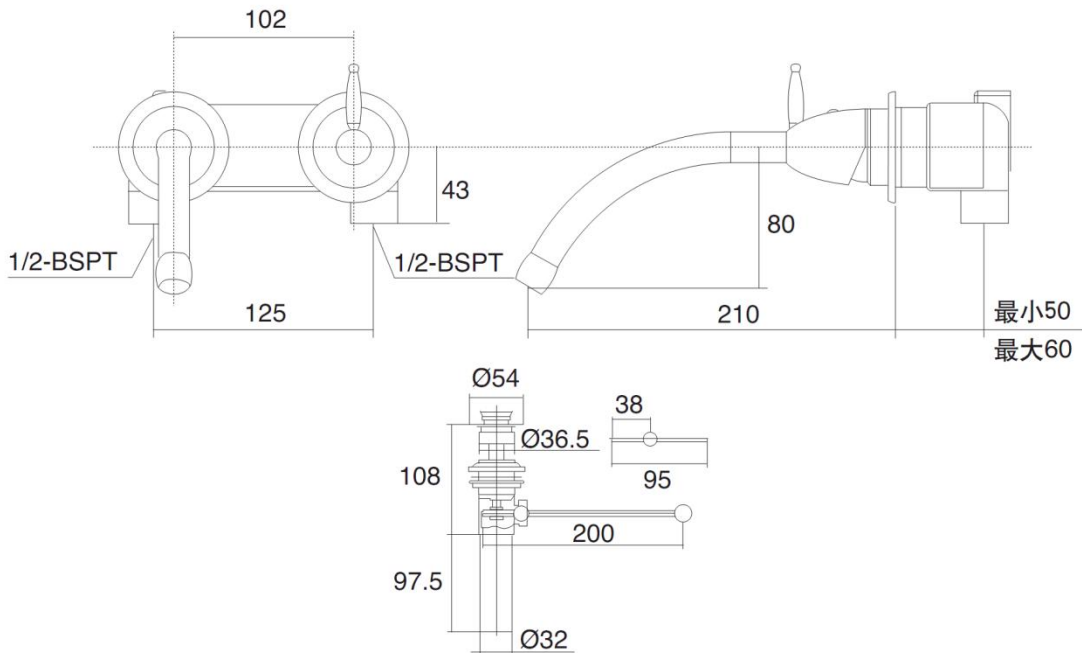

## FALLING WATER® Wall-mount Lavatory Faucet

FALLING WATER®  
K-210T

### Product Specification:

Model	Spout		Handle	Includes	Finish	NOTE
	Reach	Height				
K-210T	210mm	-	Lever	Spout, handle, aerator, valve, pop-up drain	CP BN SN	-

### Product Dimension:

**K-210T**

\*The above information are subject to change without notice.