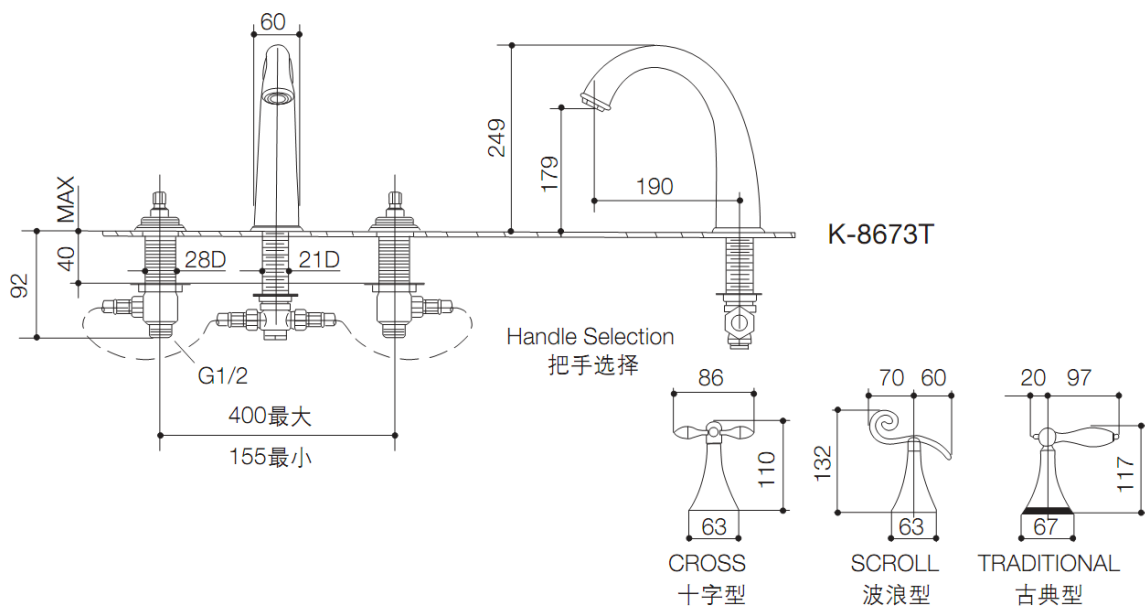

### Product Specification:

Model	Spout		Handle	Includes	Finish
	Reach	Height			
K-8673T-4M	190mm	179mm	Traditional lever	Spout, handles, aerator, valve	CP CB AF SN BN
K-8673T-4P			Traditional lever with white accents		CP
K-8673T-3			Cross		
K-8673T-6			Tee lever		

### Product Dimension: