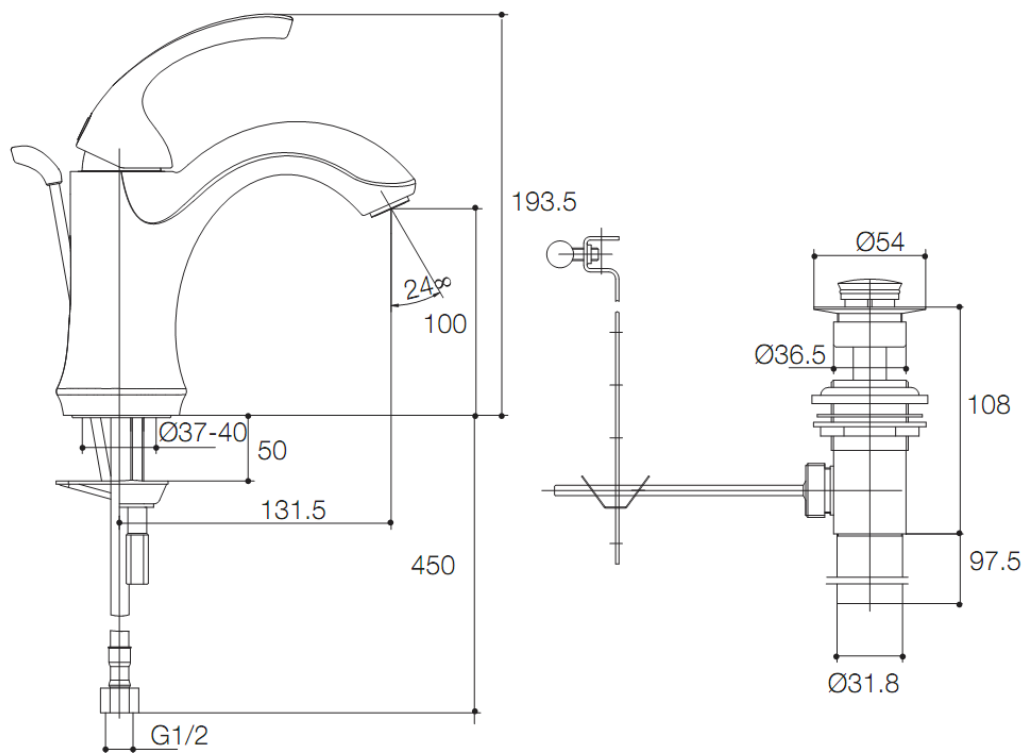

Product Specification:

Model	Spout		Handle	Includes	Finish
	Reach	Height			
K-10215T-4	131.5mm	100mm	Metal	Spout, valve, handle, aerator, drain kit, supplies, connection assy.	CP

Product Dimension:

K-10215T-4