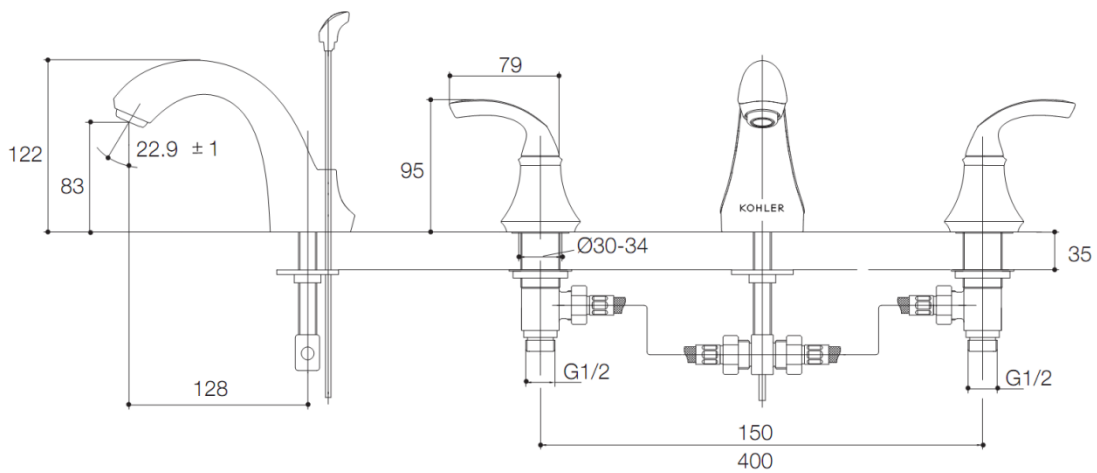

Product Specification:

Model	Spout		Handle	Includes	Finish	NOTE
	Reach	Height				
K-10272T-4	128mm	83mm	Metal	Spout, valve, handle, aerator, drain, supplies, connection assy.	CP	-

Product Dimension:

K-10272T-4