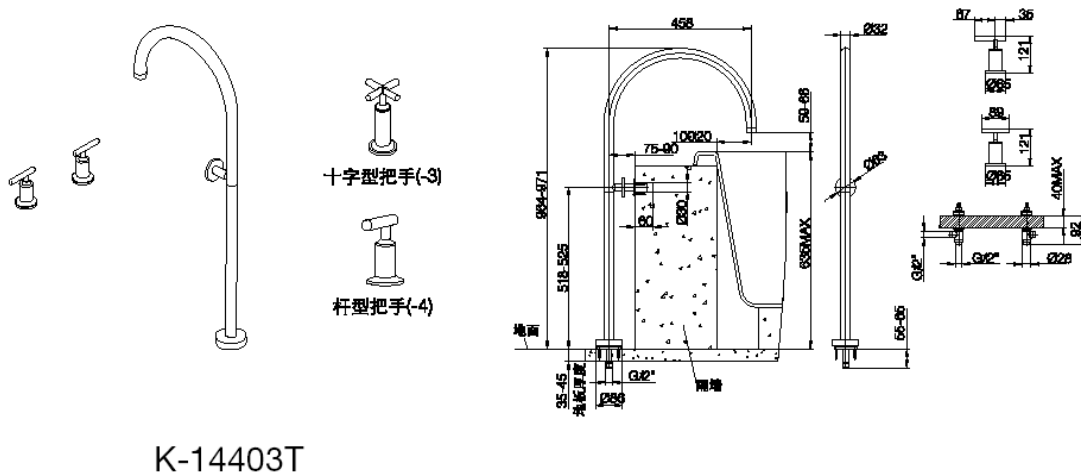

### Product Specification:

Model	Spout		Handle	Includes	Finish	NOTE
	Reach	Height				
K-14403T-3	458mm	635mm	Cross	Spout, escutcheon, valve, handle, connection assy.	CP	-
K-14403T-4			Lever			

### Product Dimension:

\*The above information are subject to change without notice.