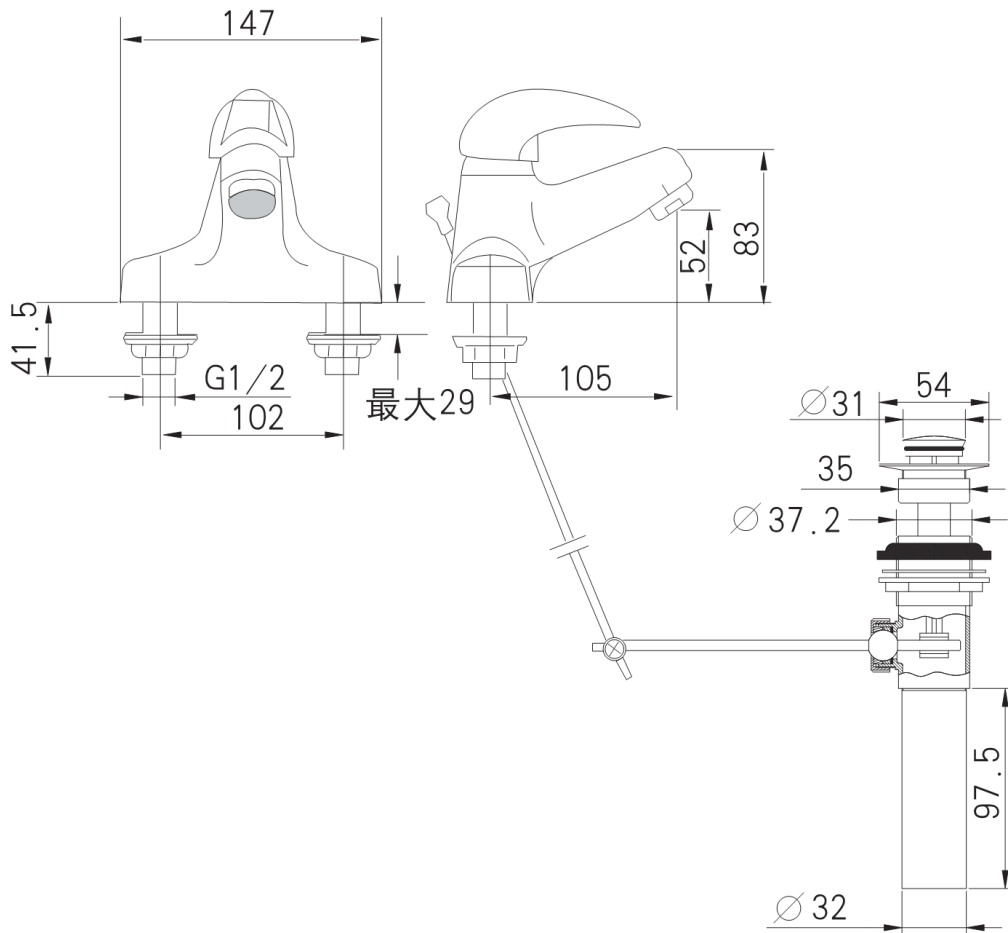

Product Specification:

Model	Spout		Handle	Includes	Finish	NOTE
	Reach	Height				
K-12056T	105mm	52mm	Lever	105mm spout, valve, handle, aerator, drain, connection assy.	CP	-

Product Dimension:

K-12056T

*The above information are subject to change without notice.