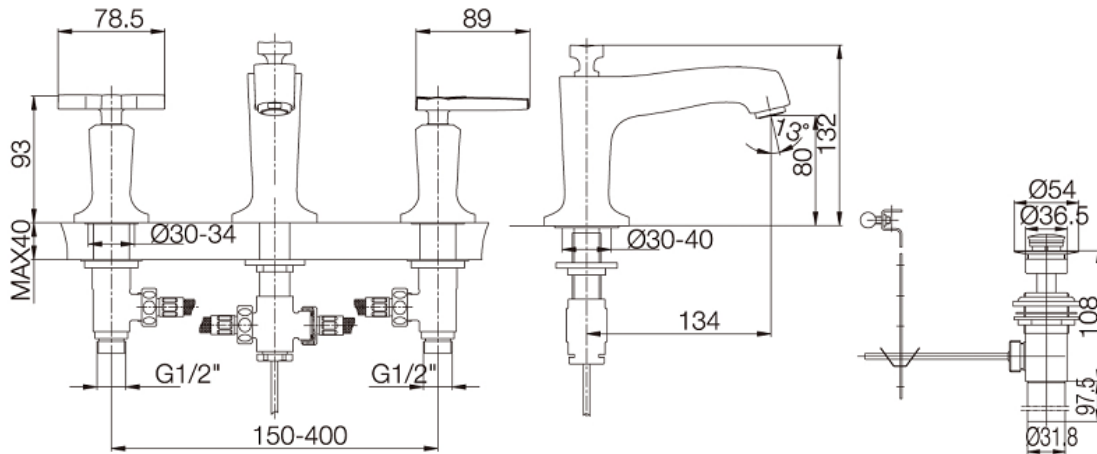

Product Specification:

Model	Spout		Handle	Includes	Finish	Notes
	Reach	Height				
K-16232T-3	134mm	80mm	Cross	Spout, valve, aerator, handle, drain, supplies, connection assy.	CP	-
K-16232T-4			Lever			

Product Dimension:

K-16232T

*The above information are subject to change without notice.