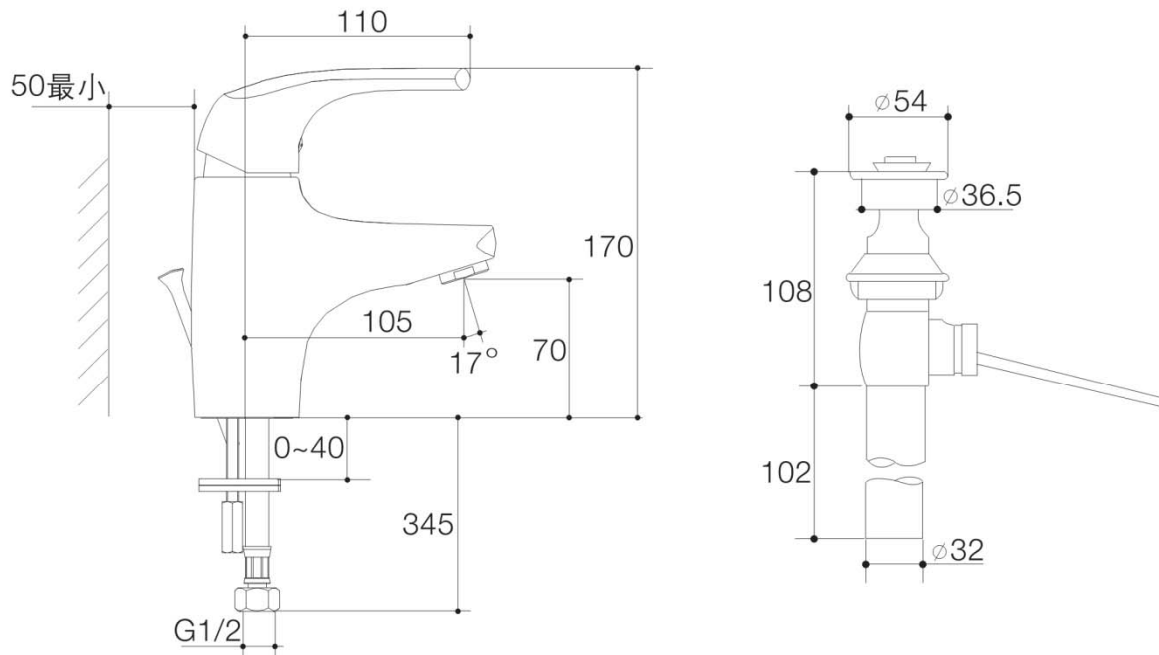

Product Specification:

Model	Spout		Handle	Includes	Finish	NOTE
	Reach	Height				
K-18000T	105mm	70mm	Metal	Spout, handle, aerator, drain, supplies, connection assy, valve	CP	-

Product Dimension:

K-18000T