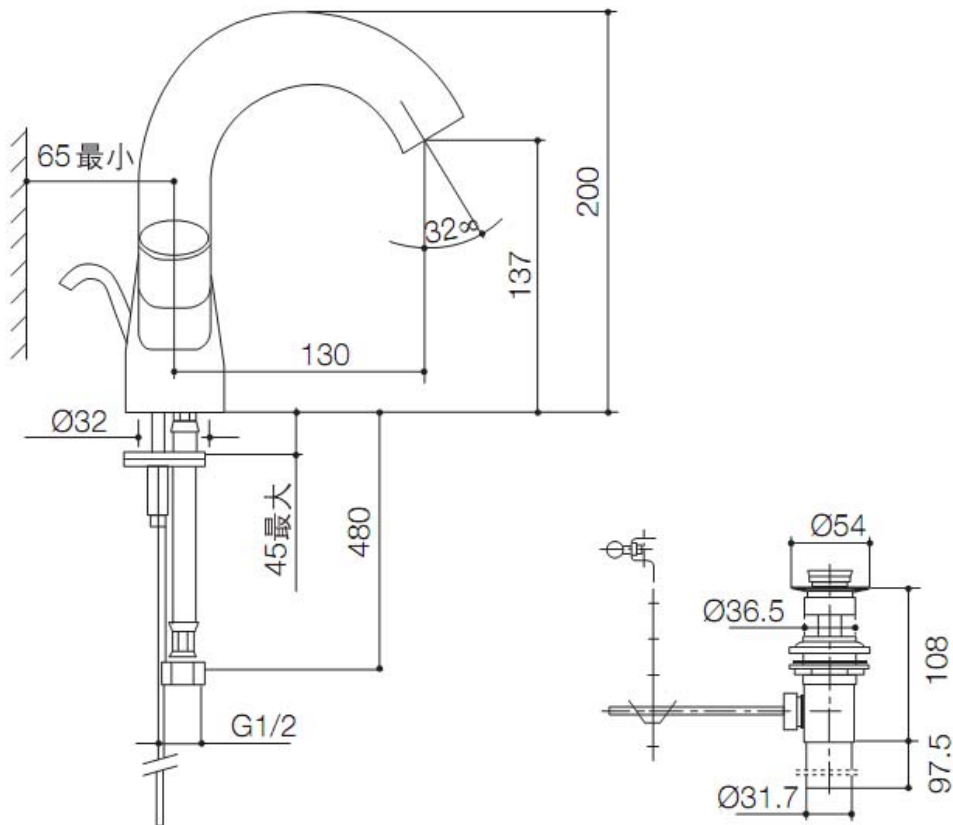

Product Specification:

Model	Spout		Handle	Includes	Finish
	Reach	Height			
K-10085T-9	130mm	137mm	Metal	Spout, valve, aerator, handles, drain kit, connection assy., supplies	CP

Product Dimension:

K-10085T-9