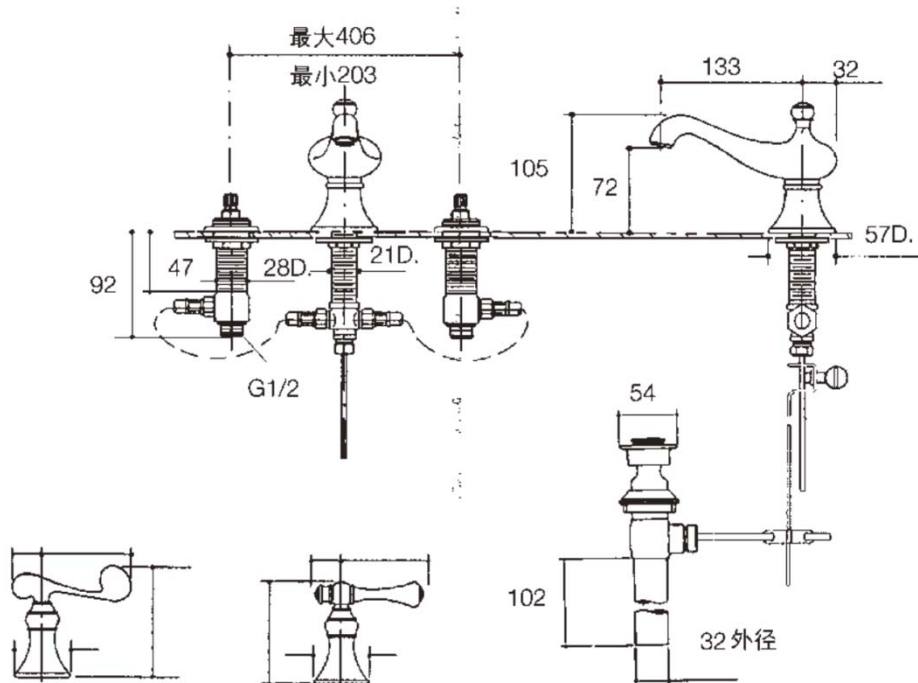

Product Specification:

Model	Spout		Handles	Includes	Finish	NOTE
	Reach	Height				
8" Dual Handle Lavatory Faucet						
K-8660T-1	133mm	72mm	Scroll lever	Spout, valve, handles, aerator, drain, supplies, connection assy	CP AF SN BN	
K-8660T-2			Traditional Lever			

Product Dimension:

K-8660T-1/K-8660T-2

*The above information are subject to change without notice.